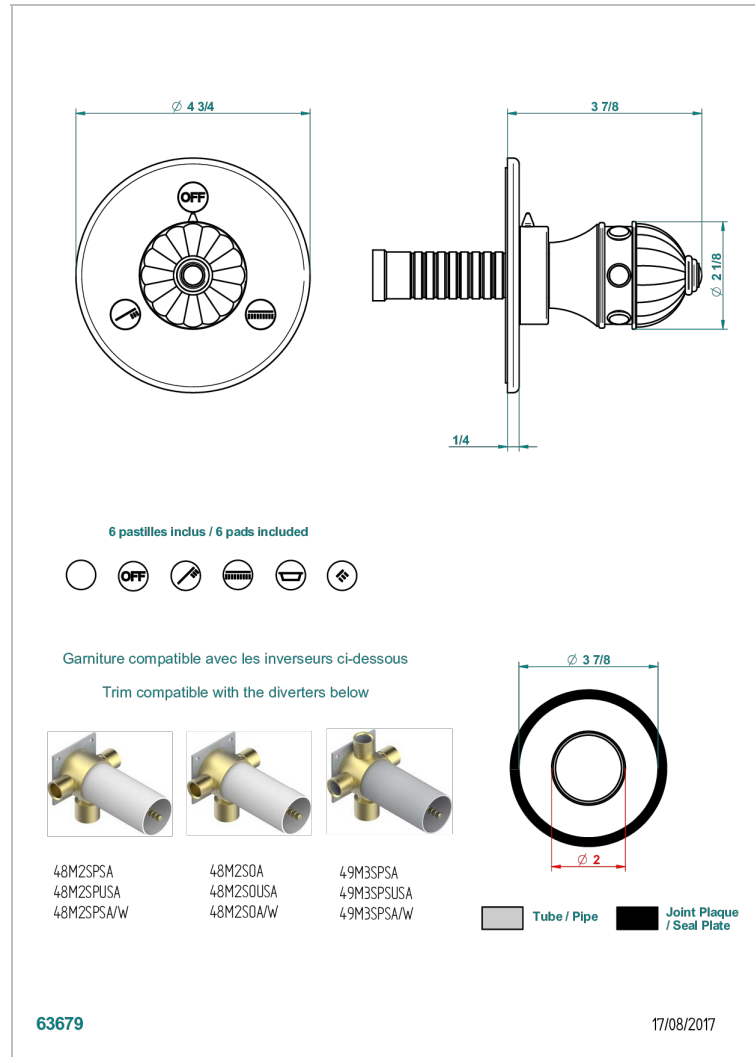

AMBOISE MALACHITE

A1J-48M2SB

Trim for wall mounted diverter, 2 ways - ref. 48M2 and 3 ways - ref. 49M3

CHARACTERISTIC

- Amboise Malachite
- Trim for wall mounted diverter, 2 ways - ref. 48M2 and 3 ways - ref. 49M3