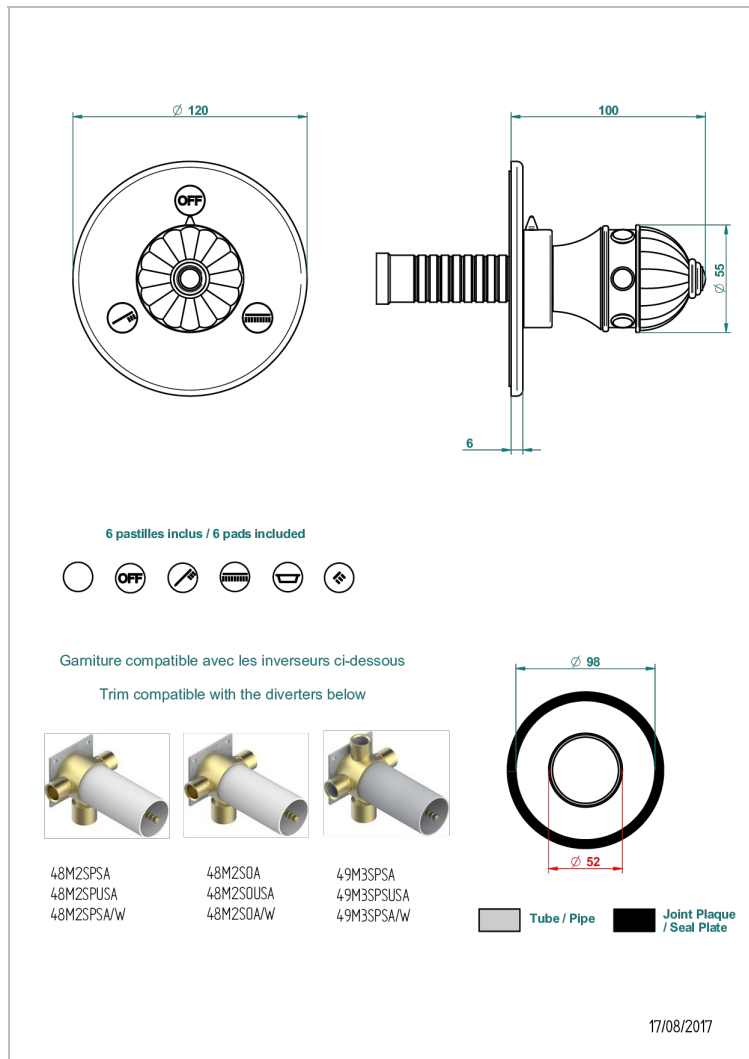

# AMBOISE MALAQUITA

A1J-48M2SB

Trim for wall mounted diverter, 2 ways - ref. 48M2 and 3 ways - ref. 49M3

THG<sup>®</sup>  
PARIS

## CARACTERÍSTICAS

- Amboise Malaquita
- Trim for wall mounted diverter, 2 ways - ref. 48M2 and 3 ways - ref. 49M3

## PRODUCTOS RELACIONADOS

- Ref. G00-48M2SOA Wall mounted 3-way diverter with ceramic cartridge for concealed installation- 1 inlet 3/4" and 2 outlets 1/2" without stop position, without trim
- Ref. G00-48M2SPSA Wall mounted 3-way diverter with ceramic cartridge for concealed installation, 1 inlet 3/4" and 2 outlets 1/2" with stop position, without trim
- Ref. G00-49M3SPSA Wall mounted 4-way diverter with ceramic cartridge for concealed installation- 1 inlet 3/4" and 3 outlets 1/2" with stop position, without trim