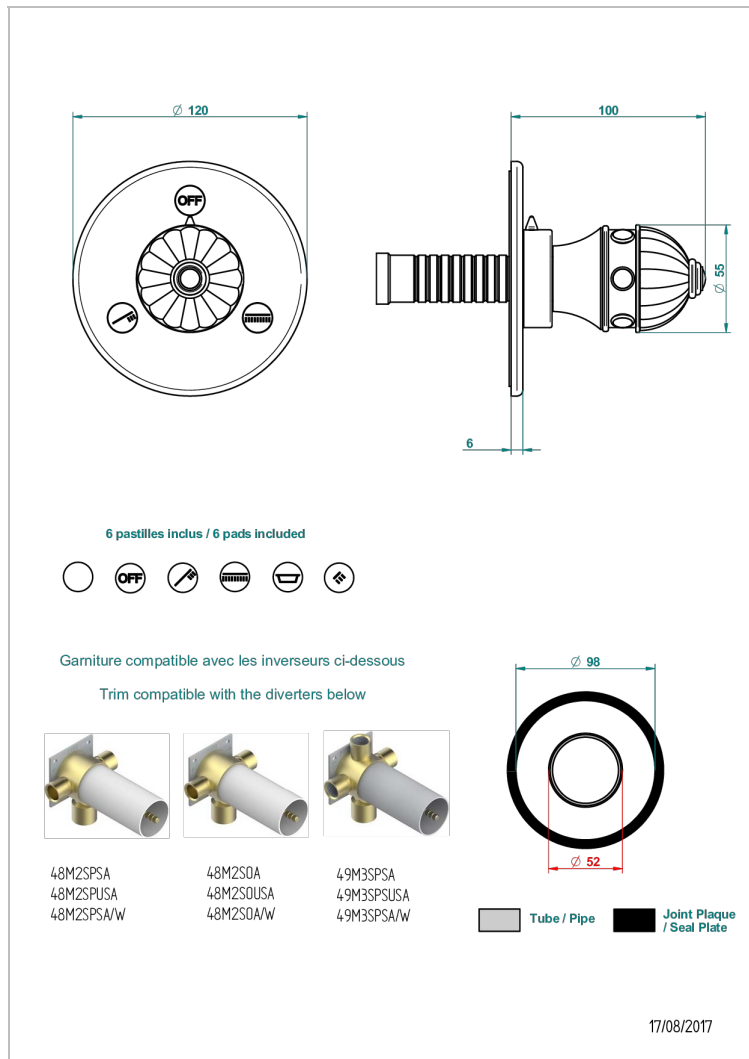

# AMBOISE MALACHITE

A1J-48M2SB

Trim for wall mounted diverter, 2 ways - ref. 48M2 and 3 ways - ref. 49M3

## CHARACTERISTIC

- Amboise Malachite
- Trim for wall mounted diverter, 2 ways - ref. 48M2 and 3 ways - ref. 49M3

## RELATED SKU'S

- Ref. G00-48M2SOA Wall mounted 3-way diverter with ceramic cartridge for concealed installation- 1 inlet 3/4" and 2 outlets 1/2" without stop position, without trim
- Ref. G00-48M2SPSA Wall mounted 3-way diverter with ceramic cartridge for concealed installation, 1 inlet 3/4" and 2 outlets 1/2" with stop position, without trim
- Ref. G00-49M3SPSA Wall mounted 4-way diverter with ceramic cartridge for concealed installation- 1 inlet 3/4" and 3 outlets 1/2" with stop position, without trim