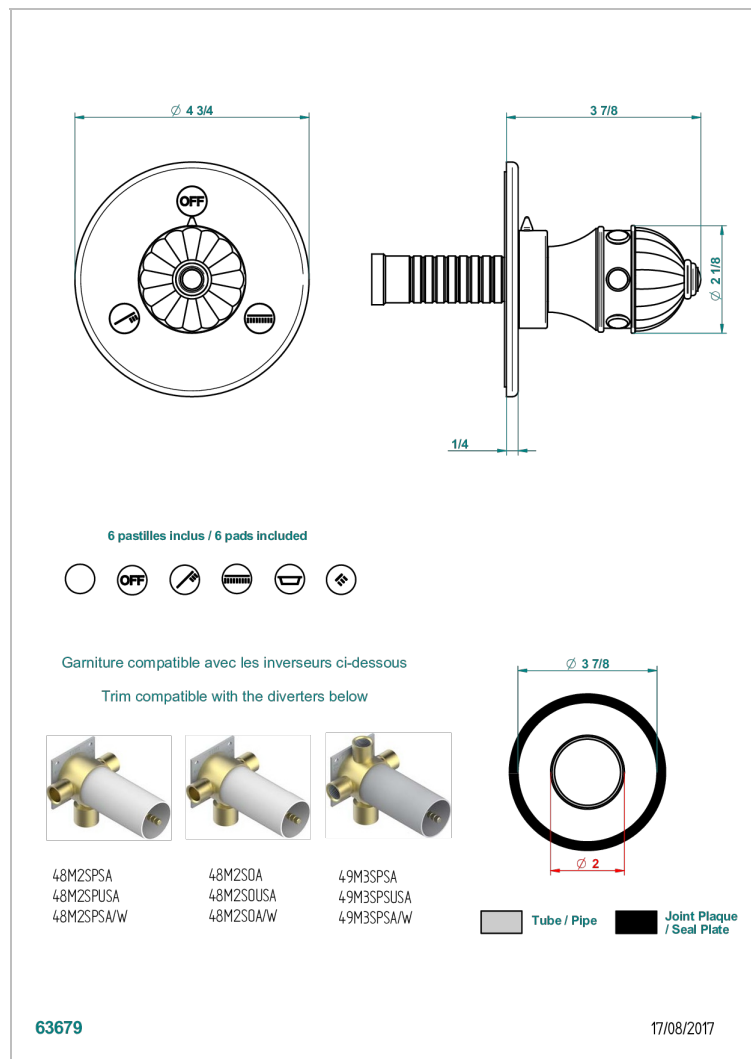

AMBOISE MALAQUITA

A1J-48M2SB

Trim for wall mounted diverter, 2 ways - ref. 48M2 and 3 ways - ref. 49M3

THG[®]
PARIS

CARACTERÍSTICAS

- Amboise Malaquita
- Trim for wall mounted diverter, 2 ways - ref. 48M2 and 3 ways - ref. 49M3

PRODUCTOS RELACIONADOS

- Ref. G00-48M2SOA Wall mounted 3-way diverter with ceramic cartridge for concealed installation- 1 inlet 3/4" and 2 outlets 1/2" without stop position, without trim
- Ref. G00-48M2SPSA Wall mounted 3-way diverter with ceramic cartridge for concealed installation, 1 inlet 3/4" and 2 outlets 1/2" with stop position, without trim
- Ref. G00-49M3SPSA Wall mounted 4-way diverter with ceramic cartridge for concealed installation- 1 inlet 3/4" and 3 outlets 1/2" with stop position, without trim