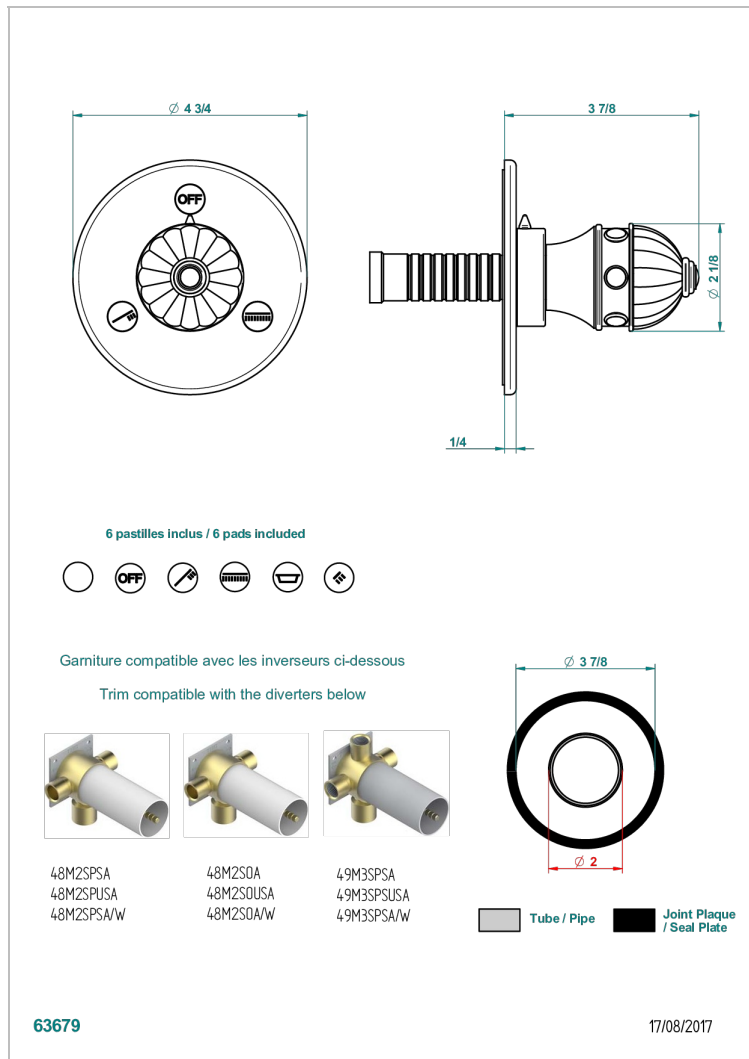

AMBOISE MALACHITE

A1J-48M2SB

Trim for wall mounted diverter, 2 ways - ref. 48M2 and 3 ways - ref. 49M3

CHARACTERISTIC

- Amboise Malachite
- Trim for wall mounted diverter, 2 ways - ref. 48M2 and 3 ways - ref. 49M3

RELATED SKU'S

- Ref. G00-48M2SOA Wall mounted 3-way diverter with ceramic cartridge for concealed installation- 1 inlet 3/4" and 2 outlets 1/2" without stop position, without trim
- Ref. G00-48M2SPSA Wall mounted 3-way diverter with ceramic cartridge for concealed installation, 1 inlet 3/4" and 2 outlets 1/2" with stop position, without trim
- Ref. G00-49M3SPSA Wall mounted 4-way diverter with ceramic cartridge for concealed installation- 1 inlet 3/4" and 3 outlets 1/2" with stop position, without trim