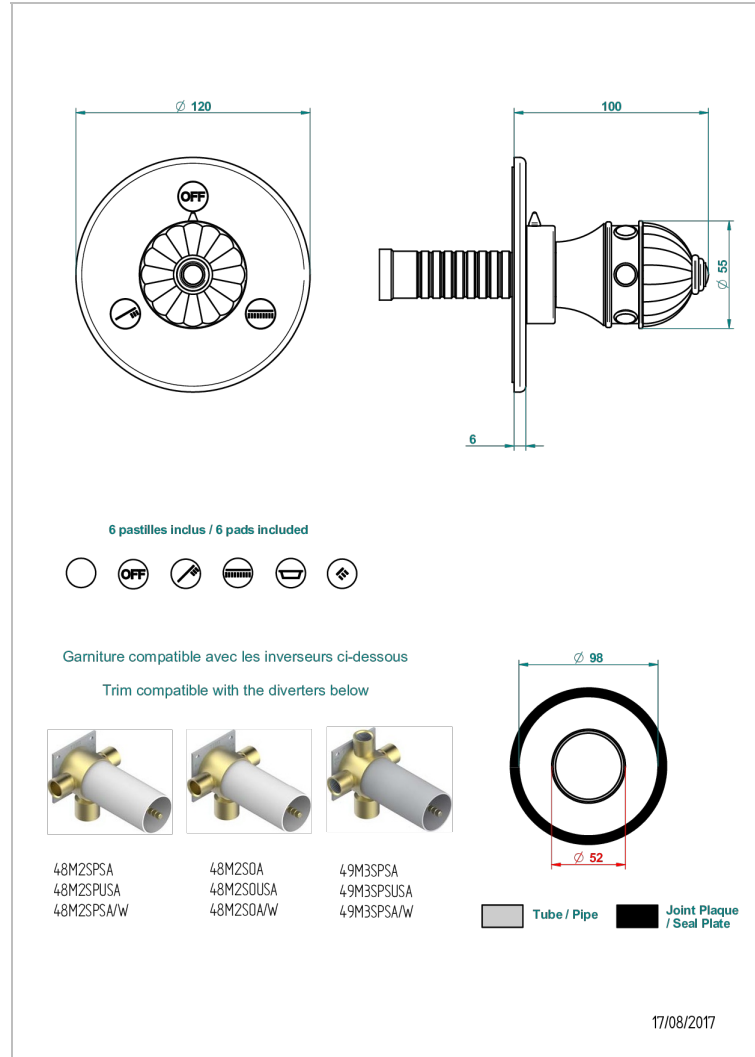

AMBOISE C МАЛАХИТОМ

A1J-48M2SB

Trim for wall mounted diverter, 2 ways - ref. 48M2 and 3 ways - ref. 49M3

THG[®]
PARIS

ХАРАКТЕРИСТИКИ

- Amboise с малахитом
- Trim for wall mounted diverter, 2 ways - ref. 48M2 and 3 ways - ref. 49M3

СВЯЗАННЫЕ ТОВАРНЫЕ ПОЗИЦИИ

- Ref. G00-48M2SOA Wall mounted 3-way diverter with ceramic cartridge for concealed installation- 1 inlet 3/4" and 2 outlets 1/2" without stop position, without trim
- Ref. G00-48M2SPSA Wall mounted 3-way diverter with ceramic cartridge for concealed installation, 1 inlet 3/4" and 2 outlets 1/2" with stop position, without trim
- Ref. G00-49M3SPSA Wall mounted 4-way diverter with ceramic cartridge for concealed installation- 1 inlet 3/4" and 3 outlets 1/2" with stop position, without trim