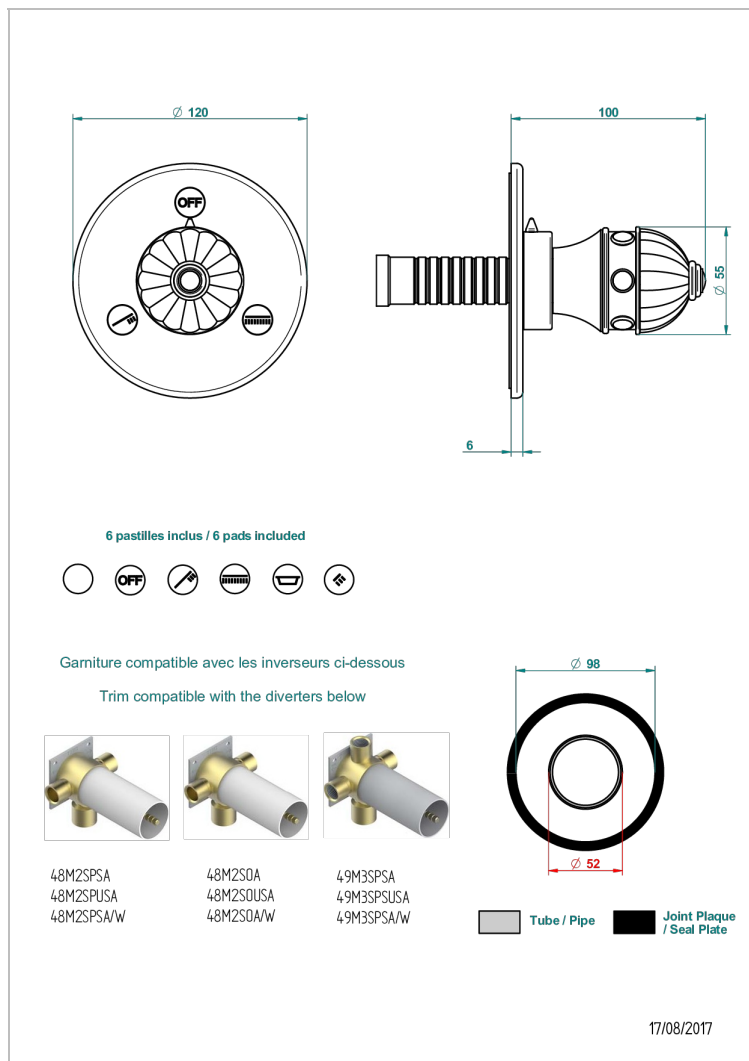

# AMBOISE MALACHITE

A1J-48M2SB

Trim for wall mounted diverter, 2 ways - ref. 48M2 and 3 ways - ref. 49M3

## 特色

- Amboise Malachite
- Trim for wall mounted diverter, 2 ways - ref. 48M2 and 3 ways - ref. 49M3

## 相关的SKU

- Ref. G00-48M2SOA Wall mounted 3-way diverter with ceramic cartridge for concealed installation- 1 inlet 3/4" and 2 outlets 1/2" without stop position, without trim
- Ref. G00-48M2SPSA Wall mounted 3-way diverter with ceramic cartridge for concealed installation, 1 inlet 3/4" and 2 outlets 1/2" with stop position, without trim
- Ref. G00-49M3SPSA Wall mounted 4-way diverter with ceramic cartridge for concealed installation- 1 inlet 3/4" and 3 outlets 1/2" with stop position, without trim