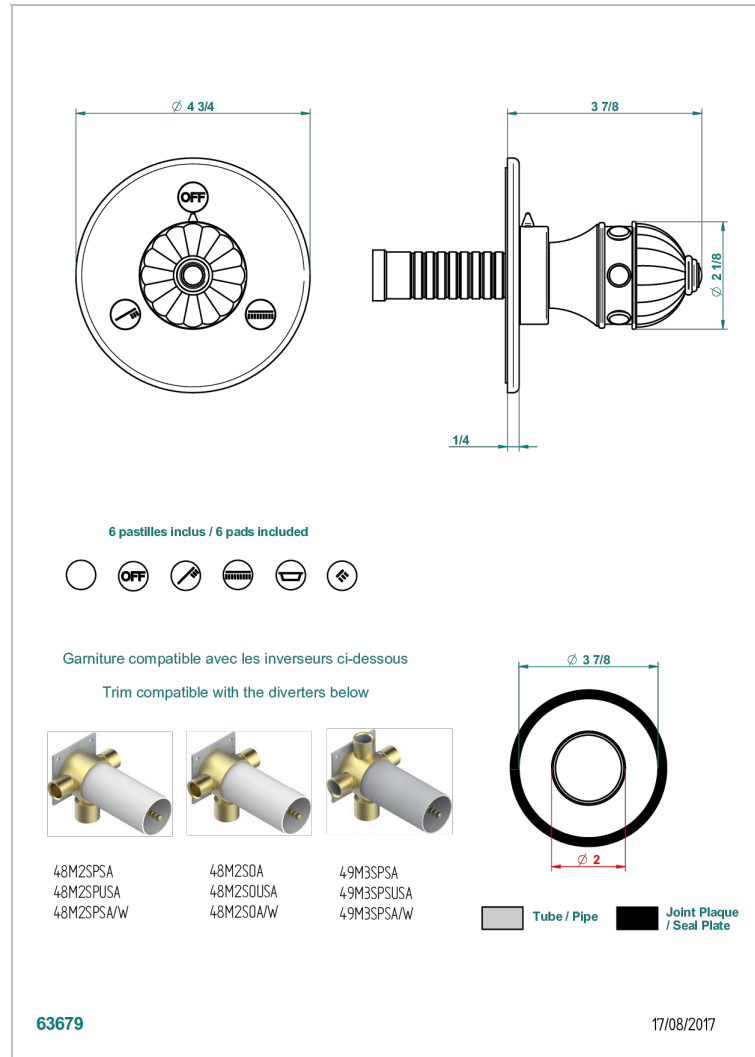

AMBOISE C МАЛАХИТОМ

A1J-48M2SB

Trim for wall mounted diverter, 2 ways - ref. 48M2 and 3 ways - ref. 49M3

THG[®]
PARIS

ХАРАКТЕРИСТИКИ

- Amboise с малахитом
- Trim for wall mounted diverter, 2 ways - ref. 48M2 and 3 ways - ref. 49M3

СВЯЗАННЫЕ ТОВАРНЫЕ ПОЗИЦИИ

- Ref. G00-48M2SOA Wall mounted 3-way diverter with ceramic cartridge for concealed installation- 1 inlet 3/4" and 2 outlets 1/2" without stop position, without trim
- Ref. G00-48M2SPSA Wall mounted 3-way diverter with ceramic cartridge for concealed installation, 1 inlet 3/4" and 2 outlets 1/2" with stop position, without trim
- Ref. G00-49M3SPSA Wall mounted 4-way diverter with ceramic cartridge for concealed installation- 1 inlet 3/4" and 3 outlets 1/2" with stop position, without trim