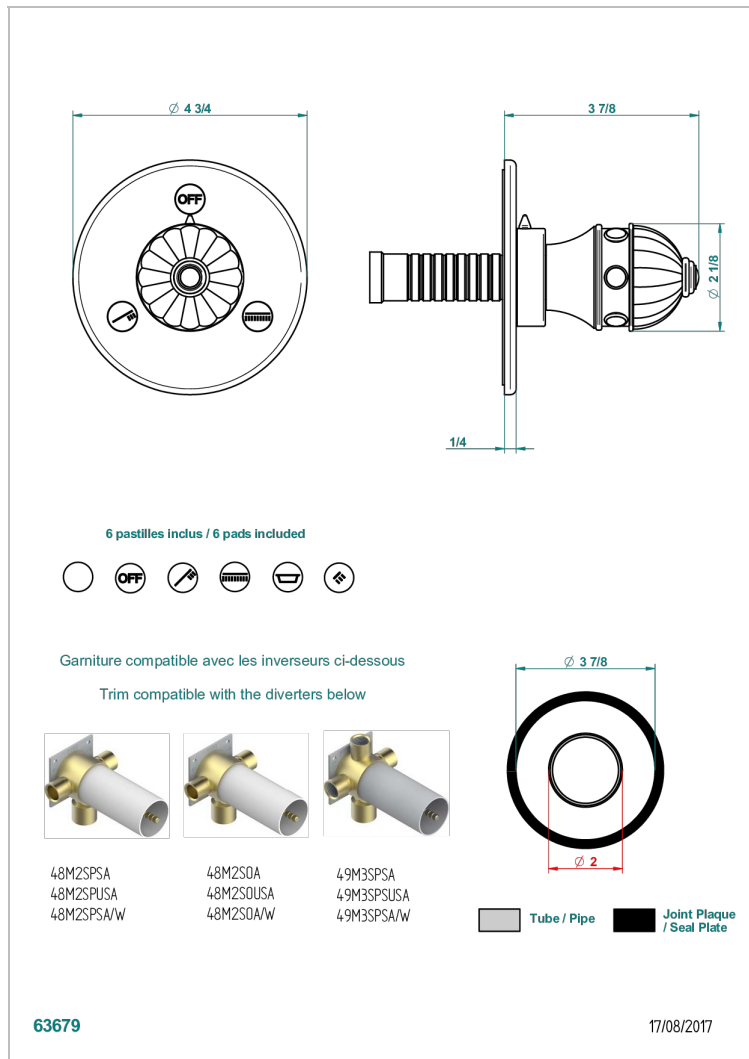

# AMBOISE MALAQUITA

A1J-48M2SB

Trim for wall mounted diverter, 2 ways - ref. 48M2 and 3 ways - ref. 49M3

THG<sup>®</sup>  
PARIS

## CARACTERÍSTICAS

- Amboise Malaquita
- Trim for wall mounted diverter, 2 ways - ref. 48M2 and 3 ways - ref. 49M3

## PRODUCTOS RELACIONADOS

- Ref. G00-48M2SOA Wall mounted 3-way diverter with ceramic cartridge for concealed installation- 1 inlet 3/4" and 2 outlets 1/2" without stop position, without trim
- Ref. G00-48M2SPSA Wall mounted 3-way diverter with ceramic cartridge for concealed installation, 1 inlet 3/4" and 2 outlets 1/2" with stop position, without trim
- Ref. G00-49M3SPSA Wall mounted 4-way diverter with ceramic cartridge for concealed installation- 1 inlet 3/4" and 3 outlets 1/2" with stop position, without trim