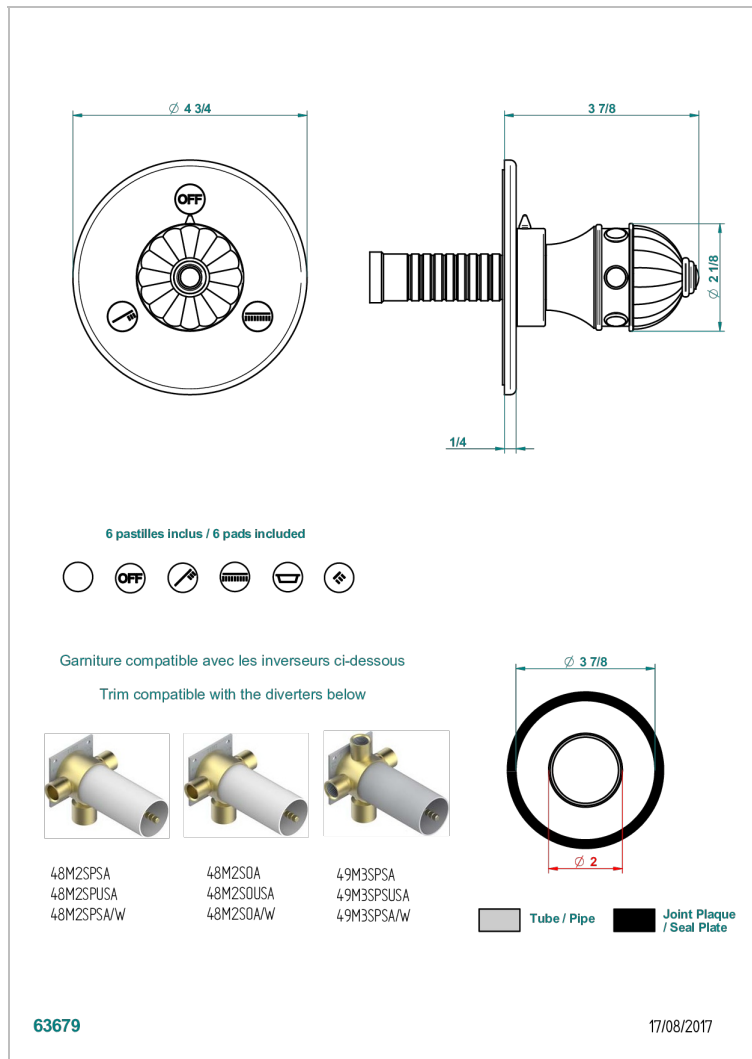

AMBOISE MALACHITE

A1J-48M2SB

Trim for wall mounted diverter, 2 ways - ref. 48M2 and 3 ways - ref. 49M3

CHARACTERISTIC

- Amboise Malachite
- Trim for wall mounted diverter, 2 ways - ref. 48M2 and 3 ways - ref. 49M3

RELATED SKU'S

- Ref. G00-48M2SOA Wall mounted 3-way diverter with ceramic cartridge for concealed installation- 1 inlet 3/4" and 2 outlets 1/2" without stop position, without trim
- Ref. G00-48M2SPSA Wall mounted 3-way diverter with ceramic cartridge for concealed installation, 1 inlet 3/4" and 2 outlets 1/2" with stop position, without trim
- Ref. G00-49M3SPSA Wall mounted 4-way diverter with ceramic cartridge for concealed installation- 1 inlet 3/4" and 3 outlets 1/2" with stop position, without trim