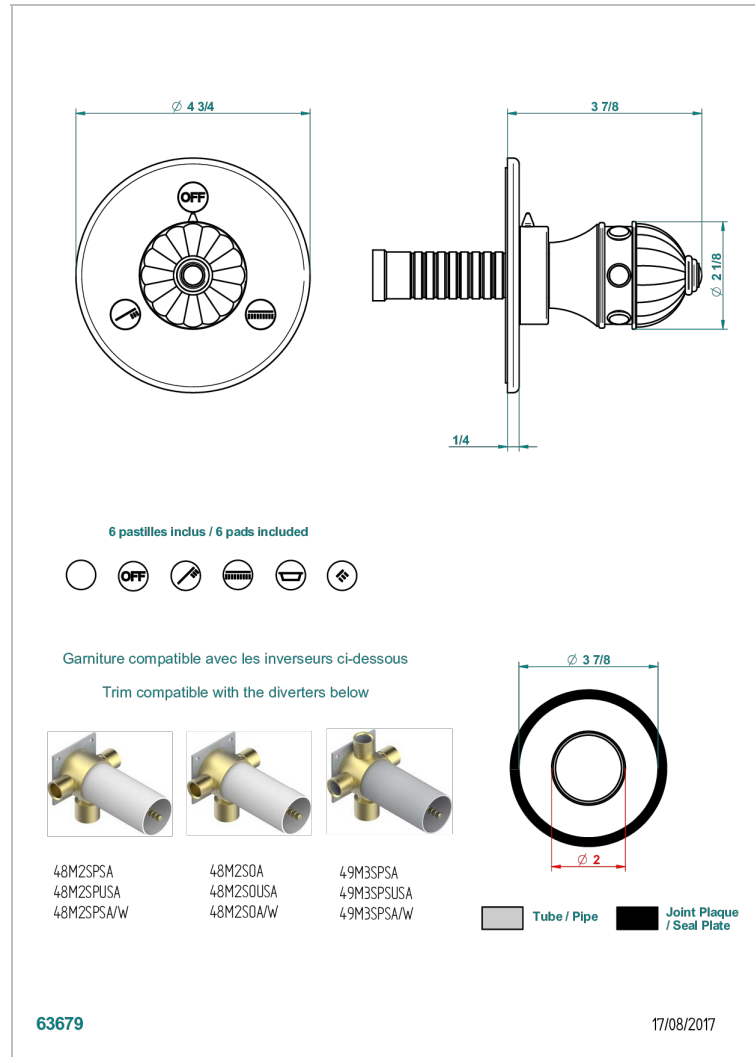

AMBOISE MALACHITE

A1J-48M2SB

Trim for wall mounted diverter, 2 ways - ref. 48M2 and 3 ways - ref. 49M3

特色

- Amboise Malachite
- Trim for wall mounted diverter, 2 ways - ref. 48M2 and 3 ways - ref. 49M3

相关的SKU

- Ref. G00-48M2SOA Wall mounted 3-way diverter with ceramic cartridge for concealed installation- 1 inlet 3/4" and 2 outlets 1/2" without stop position, without trim
- Ref. G00-48M2SPSA Wall mounted 3-way diverter with ceramic cartridge for concealed installation, 1 inlet 3/4" and 2 outlets 1/2" with stop position, without trim
- Ref. G00-49M3SPSA Wall mounted 4-way diverter with ceramic cartridge for concealed installation- 1 inlet 3/4" and 3 outlets 1/2" with stop position, without trim