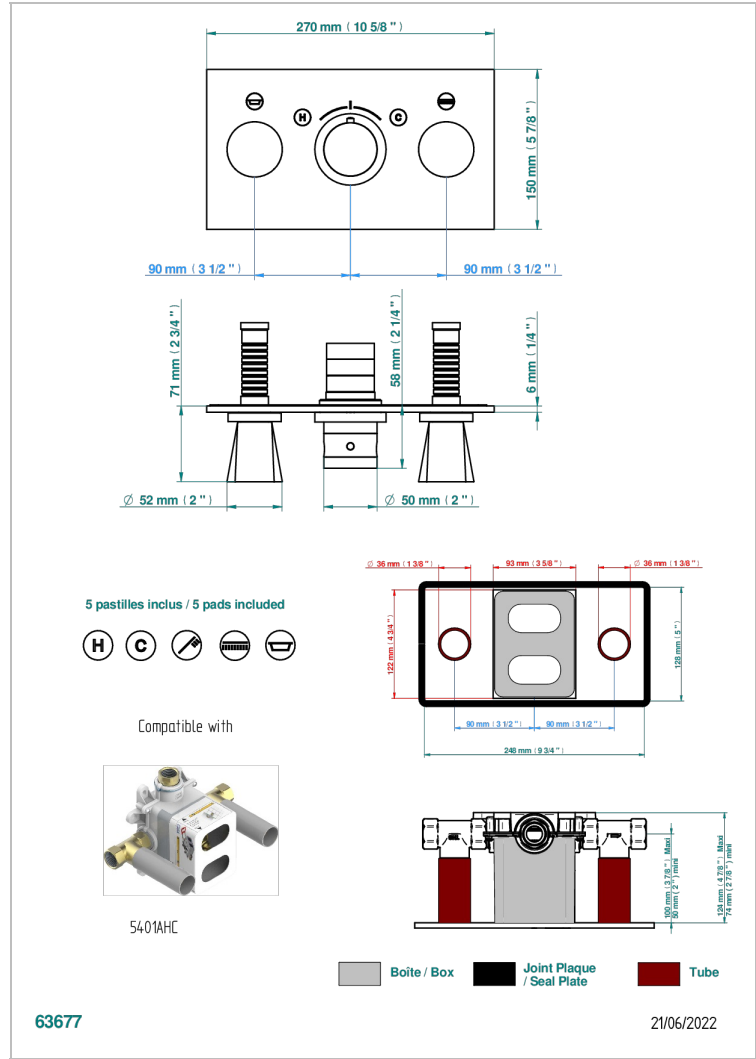

Trim for thermostatic mixer with 2 valves item to be installed horizontal . to adapt on 5 401AHC or 5 401AHM

### CARACTERÍSTICAS

- Métamorphose
- Trim for thermostatic mixer with 2 valves item to be installed horizontal . to adapt on 5 401AHC or 5 401AHM