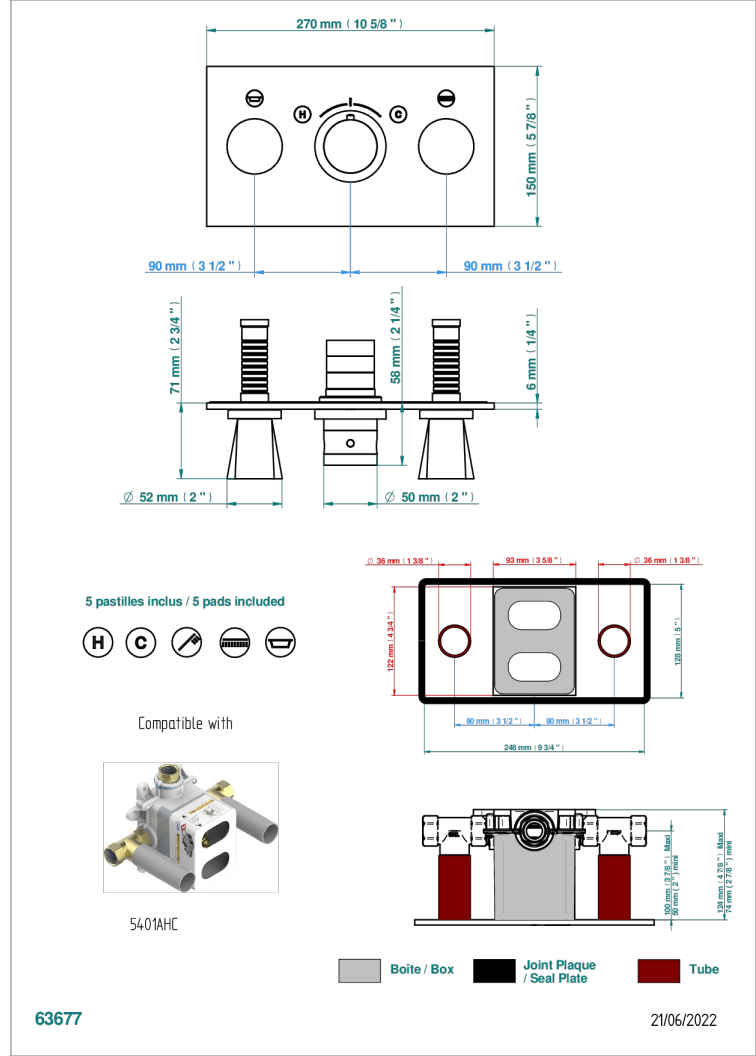

METAMORPHOSE

G6A-5401BEH

THG
PARIS

Trim for THG thermostat with 2 valves ref. 5 401AHM/US rough part supplied with fixing box , item to be installed horizontal

CHARACTERISTIC

- Métamorphose
- Trim for THG thermostat with 2 valves ref. 5 401AHM/US rough part supplied with fixing box , item to be installed horizontal