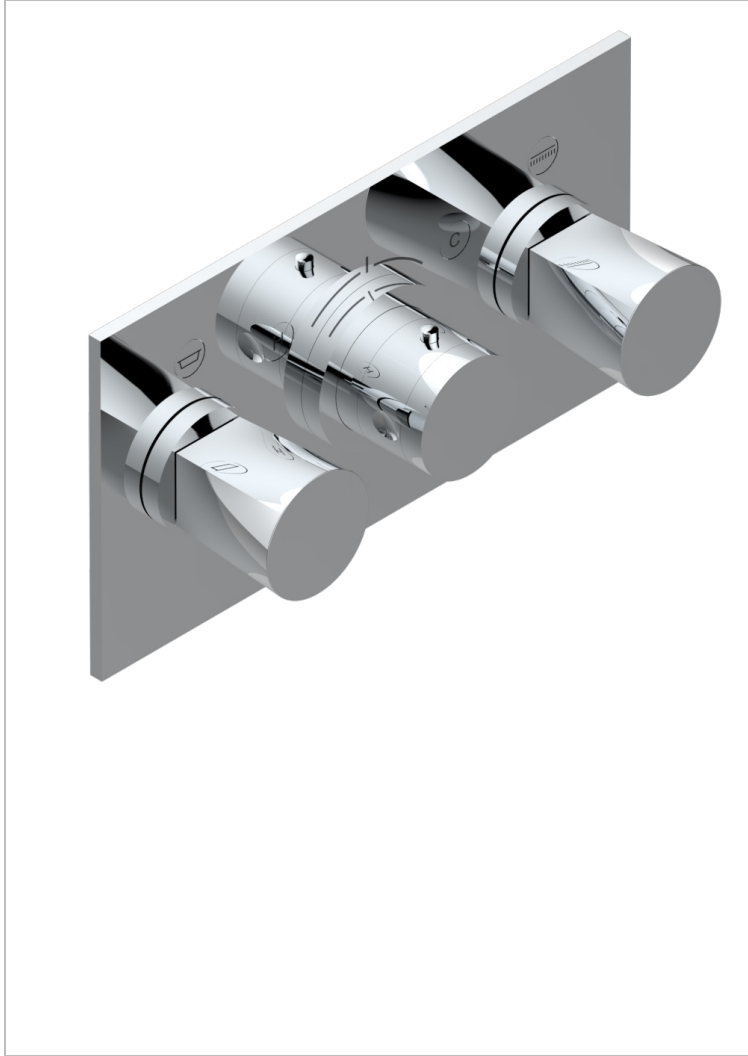

METAMORPHOSE

G6A-5401BEH

THG
PARIS

Trim for THG thermostat with 2 valves ref. 5 401AHM/US rough part supplied with fixing box , item to be installed horizontal

CHARACTERISTIC

- Métamorphose
- Trim for THG thermostat with 2 valves ref. 5 401AHM/US rough part supplied with fixing box , item to be installed horizontal

AVAILABLE FINITIONS

Black ceram - D30
Blush PVD - H62
Brass color PVD - H49
Brown bronze color PVD - F33
Chrome polished - A02
Copper antique matt, coated - H07

Gold color PVD - H52
Gold mat - F07
Gold polished - F01
Graphite PVD - H64
Light coated bronze - D01
Matt Umber PVD - H67