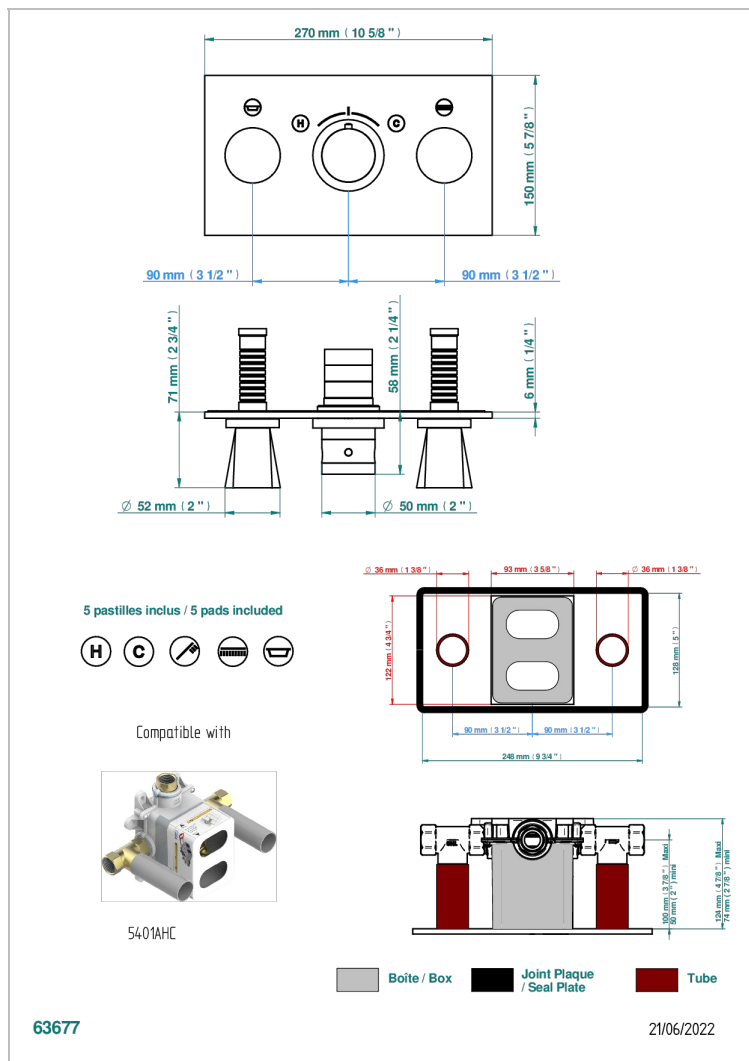

METAMORPHOSE

G6A-5401BEH

THG
PARIS

Trim for thermostatic mixer with 2 valves item to be installed horizontal . to adapt on 5 401AHC or 5 401AHM

CHARACTERISTIC

- Métamorphose
- Trim for thermostatic mixer with 2 valves item to be installed horizontal . to adapt on 5 401AHC or 5 401AHM

RELATED SKU'S

- Ref. G00-5401AHC 3/4" THG thermostat, 60 l/mn with two valves with wax cartridge delivered with a built-in box, without trim - to be installed horizontal (for installation with cross handle)
- Ref. G00-5401AHM 3/4" THG thermostat, 60 l/mn with two valves with wax cartridge delivered with a built-in box, without trim - to be installed horizontal (for installation with lever handle)