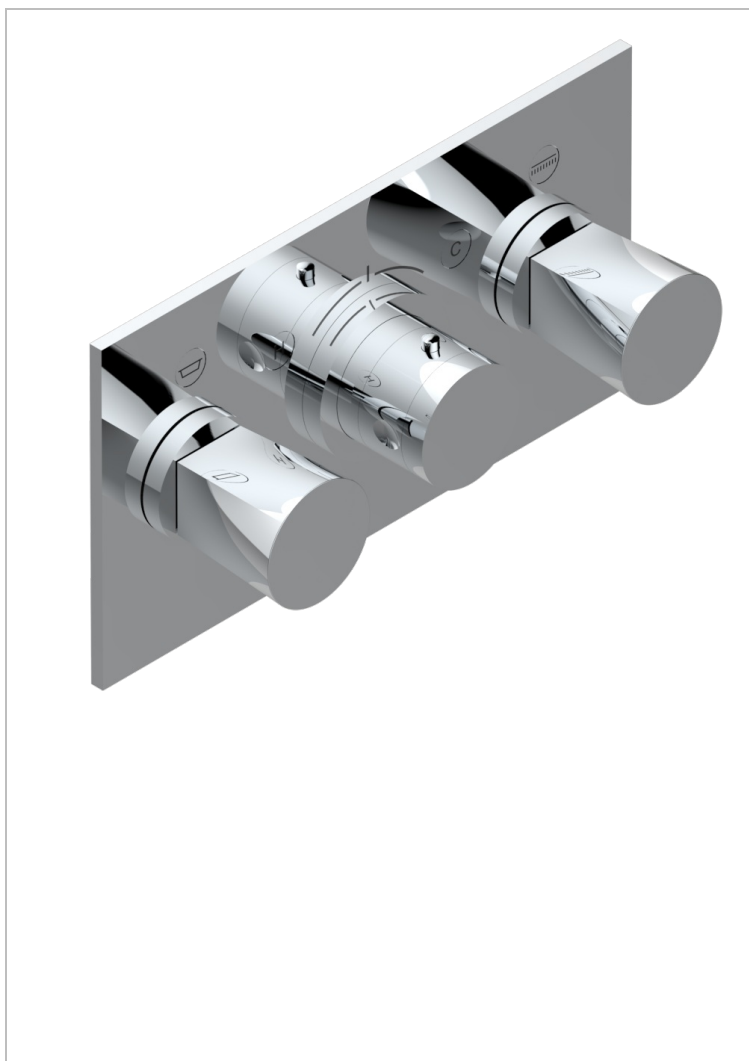

METAMORPHOSE

G6A-5401BEH

THG
PARIS

Trim for thermostatic mixer with 2 valves item to be installed horizontal . to adapt on 5 401AHC or 5 401AHM

CHARACTERISTIC

- Métamorphose
- Trim for thermostatic mixer with 2 valves item to be installed horizontal . to adapt on 5 401AHC or 5 401AHM

RELATED SKU'S

- Ref. G00-5401AHC 3/4" THG thermostat, 60 l/mn with two valves with wax cartridge delivered with a built-in box, without trim - to be installed horizontal (for installation with cross handle)
- Ref. G00-5401AHM 3/4" THG thermostat, 60 l/mn with two valves with wax cartridge delivered with a built-in box, without trim - to be installed horizontal (for installation with lever handle)