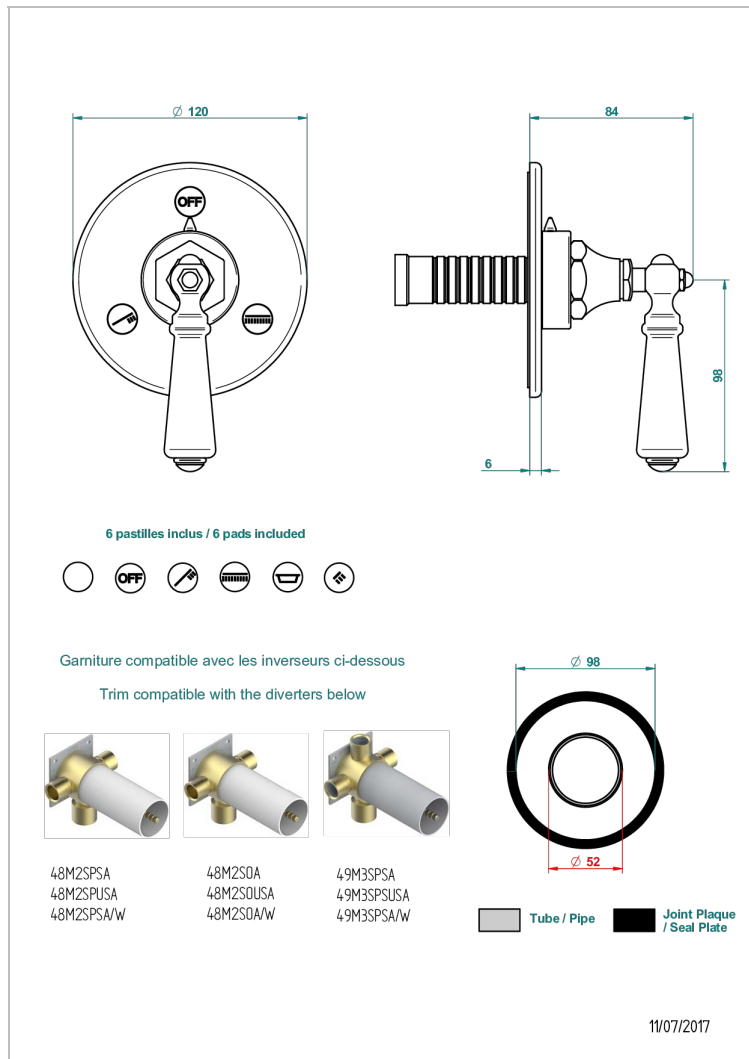

CHARLESTON WITH LEVER HANDLES

G75-48M2SB

Trim for wall mounted diverter - 2 ways ref.48M2 & 3 ways ref.49M3

CHARACTERISTIC

- Charleston with lever handles
- Trim for wall mounted diverter - 2 ways ref.48M2 & 3 ways ref.49M3

RELATED SKU'S

- Ref. G00-48M2SOUSA Wall mounted 3-way diverter with ceramic cartridge for concealed installation- 1 inlet 3/4" and 2 outlets 1/2" without shared ports no stop position - no trim
- Ref. G00-48M2SPSUSA Wall mounted 3-way diverter with ceramic cartridge for concealed installation- 1 inlet 3/4" and 2 outlets 1/2" with positive top, no shared ports - no trim
- Ref. G00-49M3SPSUSA Wall mounted 4-way diverter with ceramic cartridge for concealed installation- 1 inlet 3/4" and 3 outlets 1/2" with positive top, no shared ports - no trim