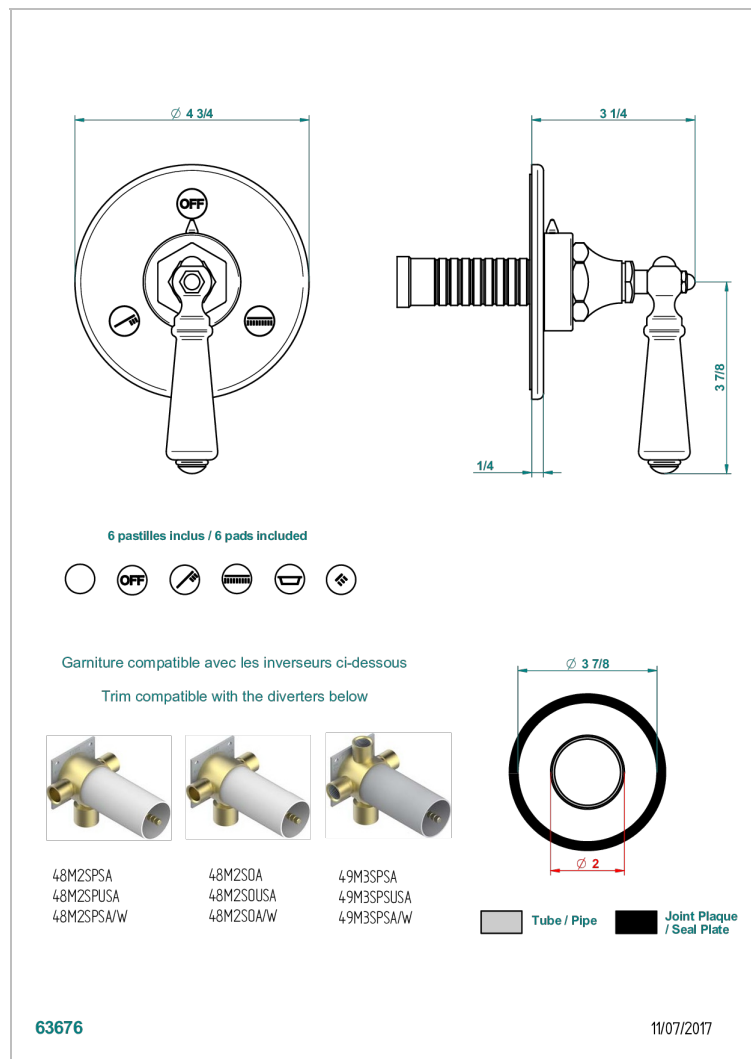

# CHARLESTON WITH LEVER HANDLES

G75-48M2SB

Trim for wall mounted diverter - 2 ways ref.48M2 & 3 ways ref.49M3

## CHARACTERISTIC

- Charleston with lever handles
- Trim for wall mounted diverter - 2 ways ref.48M2 & 3 ways ref.49M3

## RELATED SKU'S

- Ref. G00-48M2SOUSA Wall mounted 3-way diverter with ceramic cartridge for concealed installation- 1 inlet 3/4" and 2 outlets 1/2" without shared ports no stop position - no trim
- Ref. G00-48M2SPSUSA Wall mounted 3-way diverter with ceramic cartridge for concealed installation- 1 inlet 3/4" and 2 outlets 1/2" with positive top, no shared ports - no trim
- Ref. G00-49M3SPSUSA Wall mounted 4-way diverter with ceramic cartridge for concealed installation- 1 inlet 3/4" and 3 outlets 1/2" with positive top, no shared ports - no trim