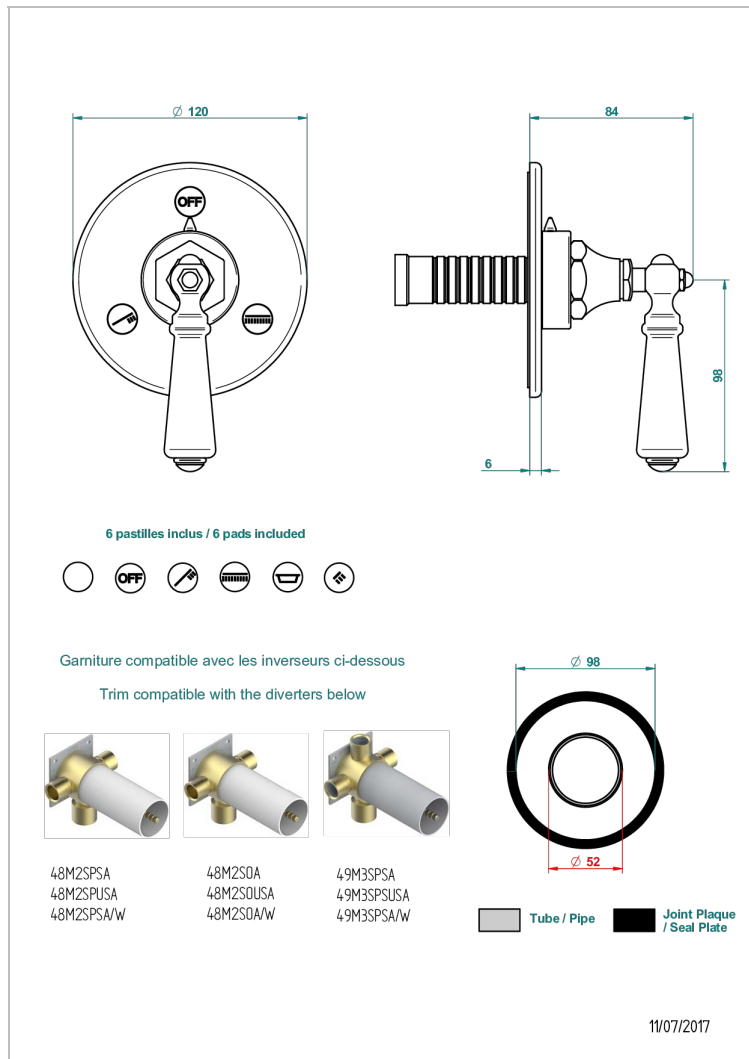

CHARLESTON CON MANETAS

G75-48M2SB

Trim for wall mounted diverter, 2 ways - ref. 48M2 and 3 ways - ref. 49M3

CARACTERÍSTICAS

- Charleston con manetas
- Trim for wall mounted diverter, 2 ways - ref. 48M2 and 3 ways - ref. 49M3

PRODUCTOS RELACIONADOS

- Ref. G00-48M2SOA Wall mounted 3-way diverter with ceramic cartridge for concealed installation- 1 inlet 3/4" and 2 outlets 1/2" without stop position, without trim
- Ref. G00-48M2SPSA Wall mounted 3-way diverter with ceramic cartridge for concealed installation, 1 inlet 3/4" and 2 outlets 1/2" with stop position, without trim
- Ref. G00-49M3SPSA Wall mounted 4-way diverter with ceramic cartridge for concealed installation- 1 inlet 3/4" and 3 outlets 1/2" with stop position, without trim