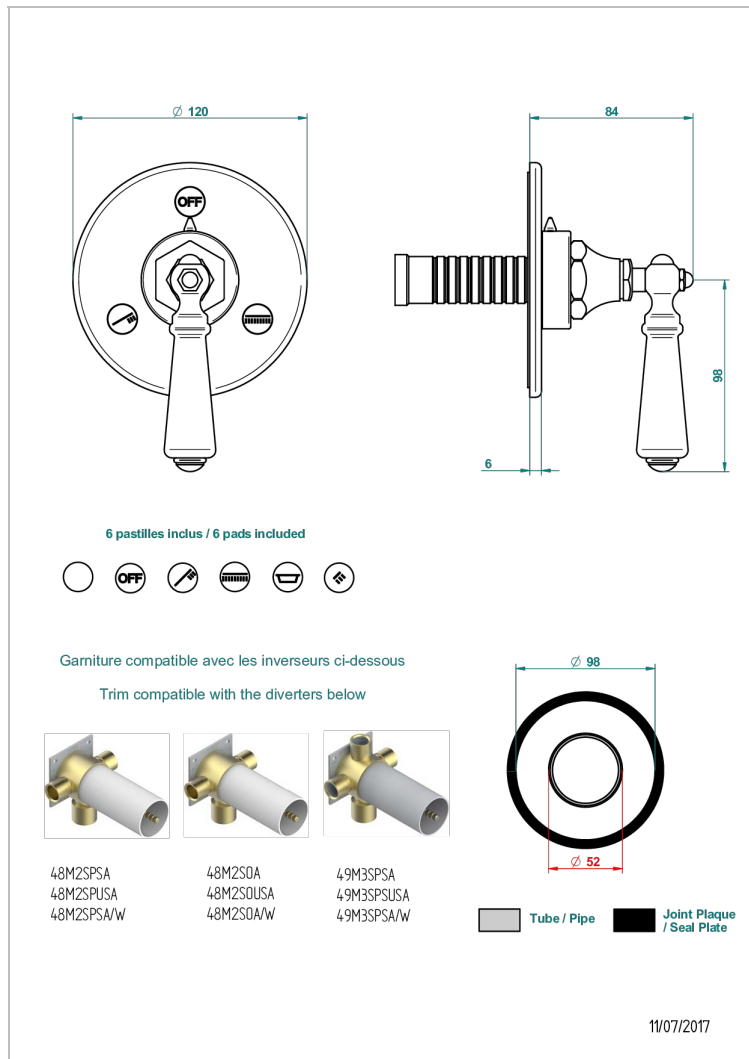

CHARLESTON WITH LEVER

G75-48M2SB

Trim for wall mounted diverter, 2 ways - ref. 48M2 and 3 ways - ref. 49M3

CHARACTERISTIC

- Charleston with lever
- Trim for wall mounted diverter, 2 ways - ref. 48M2 and 3 ways - ref. 49M3

RELATED SKU'S

- Ref. G00-48M2SOA Wall mounted 3-way diverter with ceramic cartridge for concealed installation- 1 inlet 3/4" and 2 outlets 1/2" without stop position, without trim
- Ref. G00-48M2SPSA Wall mounted 3-way diverter with ceramic cartridge for concealed installation, 1 inlet 3/4" and 2 outlets 1/2" with stop position, without trim
- Ref. G00-49M3SPSA Wall mounted 4-way diverter with ceramic cartridge for concealed installation- 1 inlet 3/4" and 3 outlets 1/2" with stop position, without trim