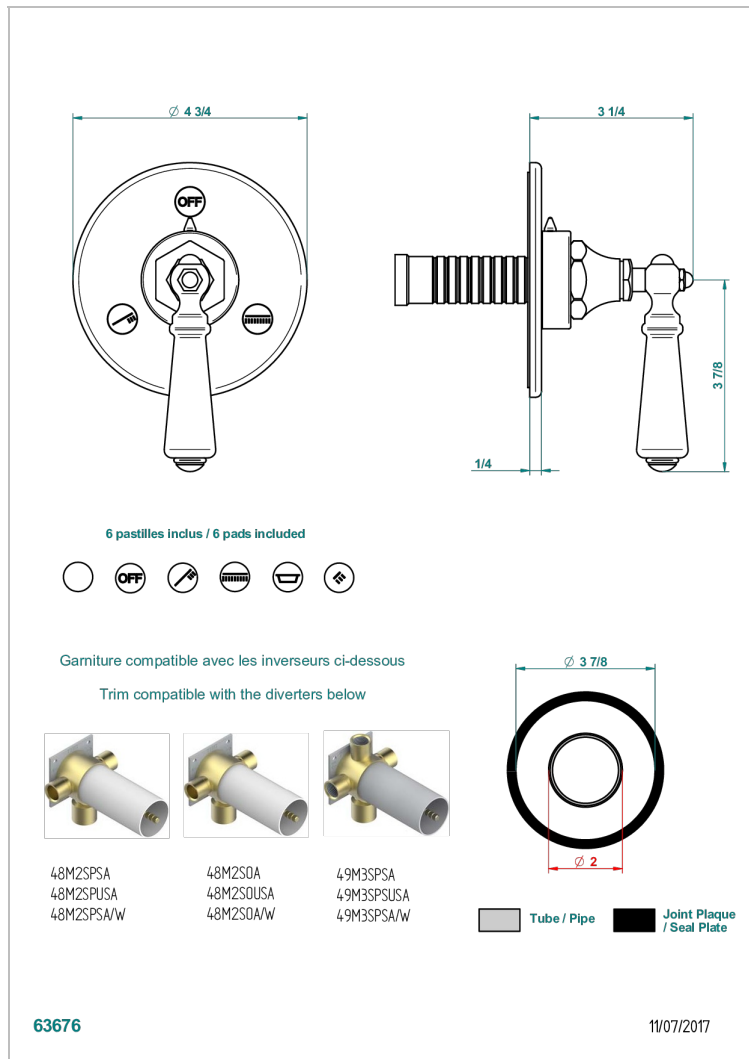

# CHARLESTON CON MANETAS

G75-48M2SB

Trim for wall mounted diverter, 2 ways - ref. 48M2 and 3 ways - ref. 49M3

## CARACTERÍSTICAS

- Charleston con manetas
- Trim for wall mounted diverter, 2 ways - ref. 48M2 and 3 ways - ref. 49M3

## PRODUCTOS RELACIONADOS

- Ref. G00-48M2SOA Wall mounted 3-way diverter with ceramic cartridge for concealed installation- 1 inlet 3/4" and 2 outlets 1/2" without stop position, without trim
- Ref. G00-48M2SPSA Wall mounted 3-way diverter with ceramic cartridge for concealed installation, 1 inlet 3/4" and 2 outlets 1/2" with stop position, without trim
- Ref. G00-49M3SPSA Wall mounted 4-way diverter with ceramic cartridge for concealed installation- 1 inlet 3/4" and 3 outlets 1/2" with stop position, without trim