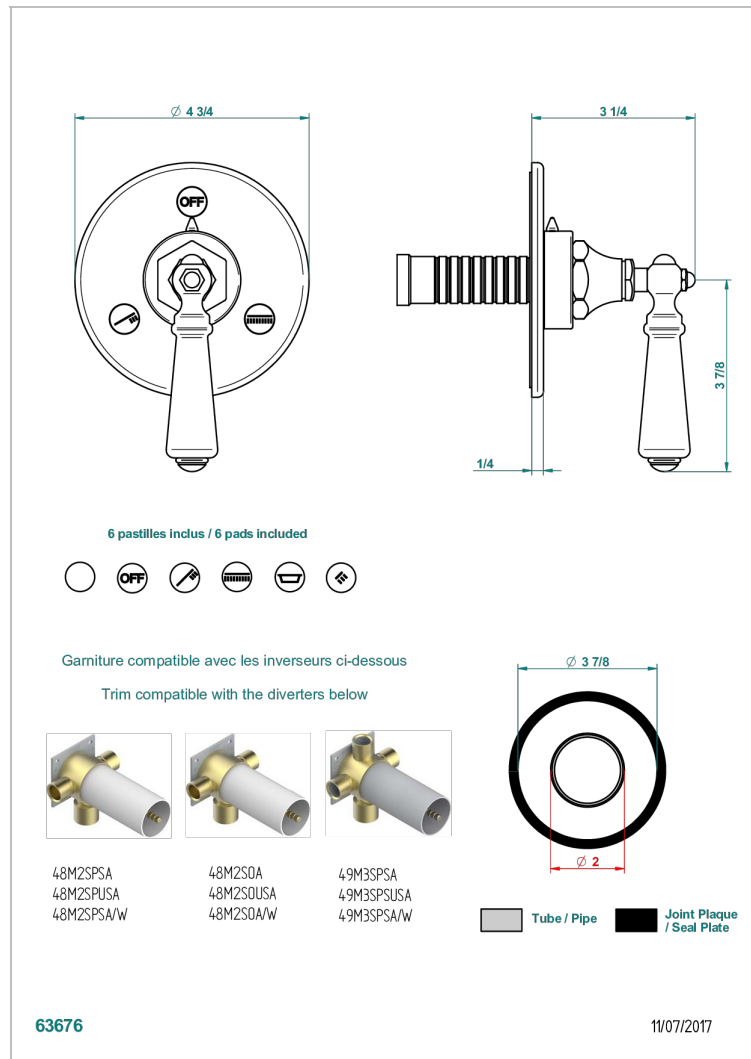

# CHARLESTON WITH LEVER

G75-48M2SB

Trim for wall mounted diverter, 2 ways - ref. 48M2 and 3 ways - ref. 49M3

## CHARACTERISTIC

- Charleston with lever
- Trim for wall mounted diverter, 2 ways - ref. 48M2 and 3 ways - ref. 49M3

## RELATED SKU'S

- Ref. G00-48M2SOA Wall mounted 3-way diverter with ceramic cartridge for concealed installation- 1 inlet 3/4" and 2 outlets 1/2" without stop position, without trim
- Ref. G00-48M2SPSA Wall mounted 3-way diverter with ceramic cartridge for concealed installation, 1 inlet 3/4" and 2 outlets 1/2" with stop position, without trim
- Ref. G00-49M3SPSA Wall mounted 4-way diverter with ceramic cartridge for concealed installation- 1 inlet 3/4" and 3 outlets 1/2" with stop position, without trim