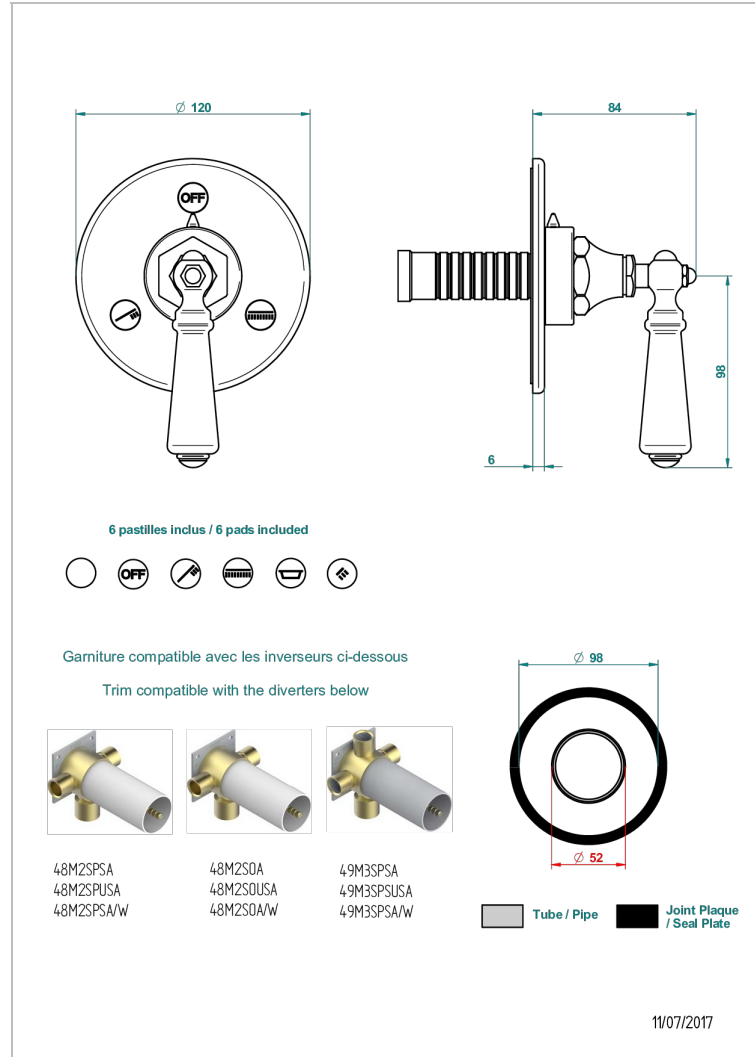

# CHARLESTON C РУКОЯТКАМИ

G75-48M2SB

Trim for wall mounted diverter, 2 ways - ref. 48M2 and 3 ways - ref. 49M3

THG<sup>®</sup>  
PARIS

## ХАРАКТЕРИСТИКИ

- Charleston с рукоятками
- Trim for wall mounted diverter, 2 ways - ref. 48M2 and 3 ways - ref. 49M3

## СВЯЗАННЫЕ ТОВАРНЫЕ ПОЗИЦИИ

- Ref. G00-48M2SOA Wall mounted 3-way diverter with ceramic cartridge for concealed installation- 1 inlet 3/4" and 2 outlets 1/2" without stop position, without trim
- Ref. G00-48M2SPSA Wall mounted 3-way diverter with ceramic cartridge for concealed installation, 1 inlet 3/4" and 2 outlets 1/2" with stop position, without trim
- Ref. G00-49M3SPSA Wall mounted 4-way diverter with ceramic cartridge for concealed installation- 1 inlet 3/4" and 3 outlets 1/2" with stop position, without trim