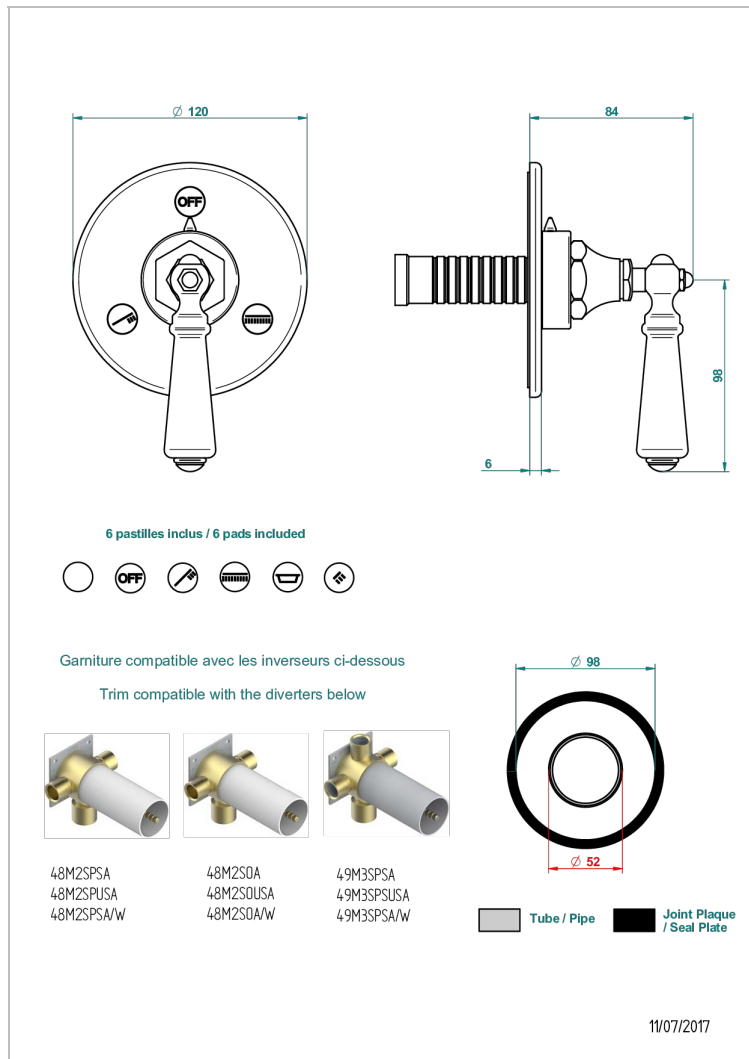

# CHARLESTON WITH LEVER

G75-48M2SB

Trim for wall mounted diverter, 2 ways - ref. 48M2 and 3 ways - ref. 49M3

## CHARACTERISTIC

- Charleston with lever
- Trim for wall mounted diverter, 2 ways - ref. 48M2 and 3 ways - ref. 49M3

## RELATED SKU'S

- Ref. G00-48M2SOA Wall mounted 3-way diverter with ceramic cartridge for concealed installation- 1 inlet 3/4" and 2 outlets 1/2" without stop position, without trim
- Ref. G00-48M2SPSA Wall mounted 3-way diverter with ceramic cartridge for concealed installation, 1 inlet 3/4" and 2 outlets 1/2" with stop position, without trim
- Ref. G00-49M3SPSA Wall mounted 4-way diverter with ceramic cartridge for concealed installation- 1 inlet 3/4" and 3 outlets 1/2" with stop position, without trim