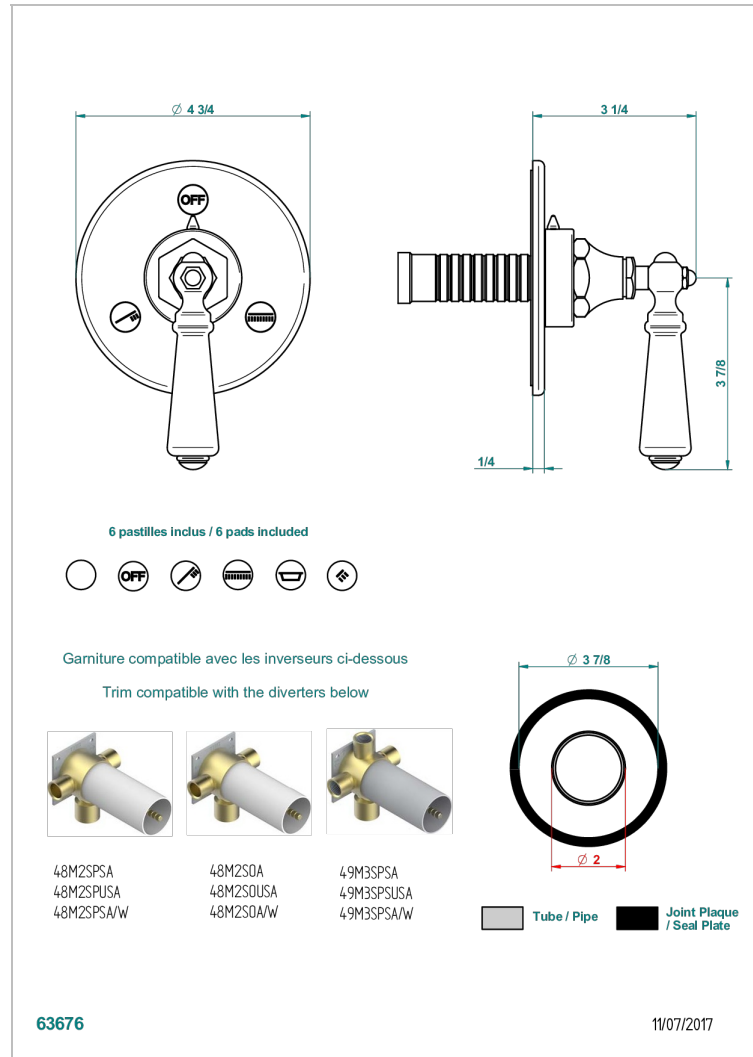

# CHARLESTON C РУКОЯТКАМИ

G75-48M2SB

Trim for wall mounted diverter, 2 ways - ref. 48M2 and 3 ways - ref. 49M3

THG<sup>®</sup>  
PARIS

## ХАРАКТЕРИСТИКИ

- Charleston с рукоятками
- Trim for wall mounted diverter, 2 ways - ref. 48M2 and 3 ways - ref. 49M3

## СВЯЗАННЫЕ ТОВАРНЫЕ ПОЗИЦИИ

- Ref. G00-48M2SOA Wall mounted 3-way diverter with ceramic cartridge for concealed installation- 1 inlet 3/4" and 2 outlets 1/2" without stop position, without trim
- Ref. G00-48M2SPSA Wall mounted 3-way diverter with ceramic cartridge for concealed installation, 1 inlet 3/4" and 2 outlets 1/2" with stop position, without trim
- Ref. G00-49M3SPSA Wall mounted 4-way diverter with ceramic cartridge for concealed installation- 1 inlet 3/4" and 3 outlets 1/2" with stop position, without trim