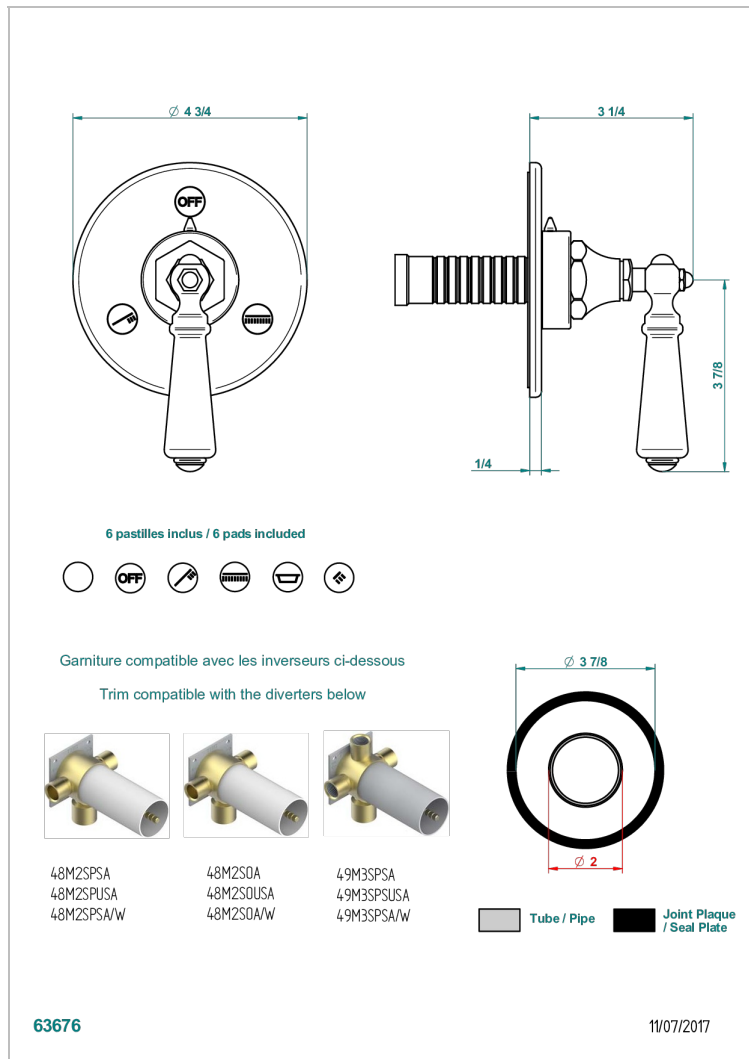

# CHARLESTON WITH LEVER

G75-48M2SB

Trim for wall mounted diverter, 2 ways - ref. 48M2 and 3 ways - ref. 49M3

## CHARACTERISTIC

- Charleston with lever
- Trim for wall mounted diverter, 2 ways - ref. 48M2 and 3 ways - ref. 49M3

## RELATED SKU'S

- Ref. G00-48M2SOA Wall mounted 3-way diverter with ceramic cartridge for concealed installation- 1 inlet 3/4" and 2 outlets 1/2" without stop position, without trim
- Ref. G00-48M2SPSA Wall mounted 3-way diverter with ceramic cartridge for concealed installation, 1 inlet 3/4" and 2 outlets 1/2" with stop position, without trim
- Ref. G00-49M3SPSA Wall mounted 4-way diverter with ceramic cartridge for concealed installation- 1 inlet 3/4" and 3 outlets 1/2" with stop position, without trim