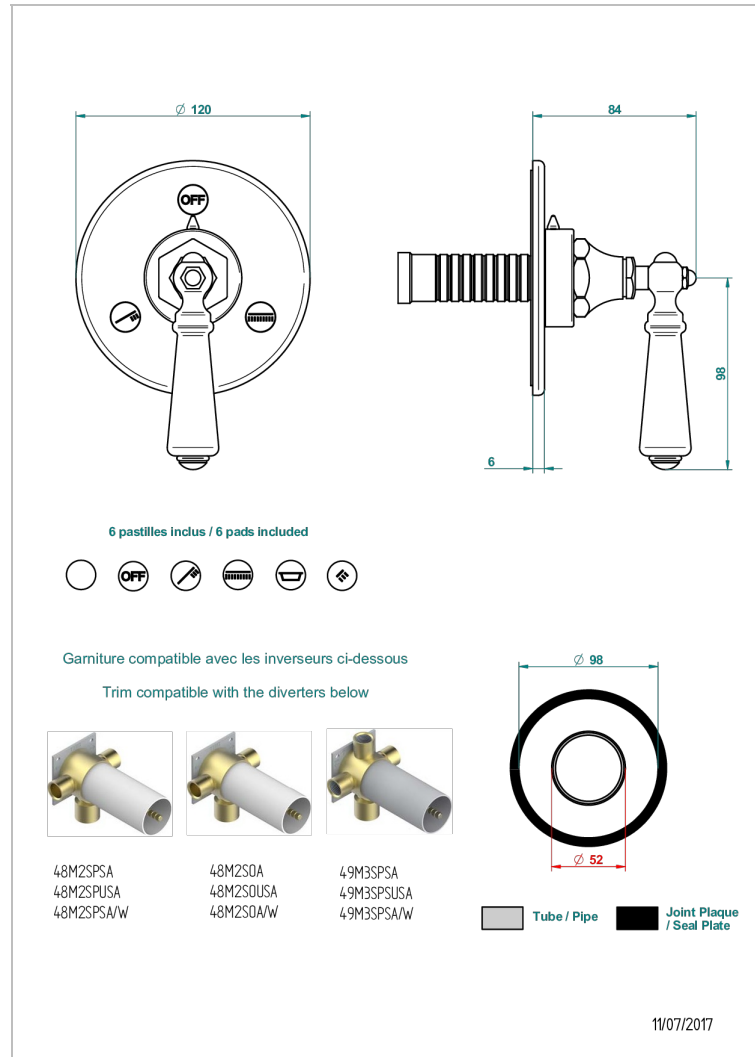

1900 WITH LEVER HANDLES

G28-48M2SB

Trim for wall mounted diverter - 2 ways ref.48M2 & 3 ways ref.49M3

CHARACTERISTIC

- 1900 with lever handles
- Trim for wall mounted diverter - 2 ways ref.48M2 & 3 ways ref.49M3

RELATED SKU'S

- Ref. G00-48M2SOUSA Wall mounted 3-way diverter with ceramic cartridge for concealed installation- 1 inlet 3/4" and 2 outlets 1/2" without shared ports no stop position - no trim
- Ref. G00-48M2SPSUSA Wall mounted 3-way diverter with ceramic cartridge for concealed installation- 1 inlet 3/4" and 2 outlets 1/2" with positive top, no shared ports - no trim
- Ref. G00-49M3SPSUSA Wall mounted 4-way diverter with ceramic cartridge for concealed installation- 1 inlet 3/4" and 3 outlets 1/2" with positive top, no shared ports - no trim