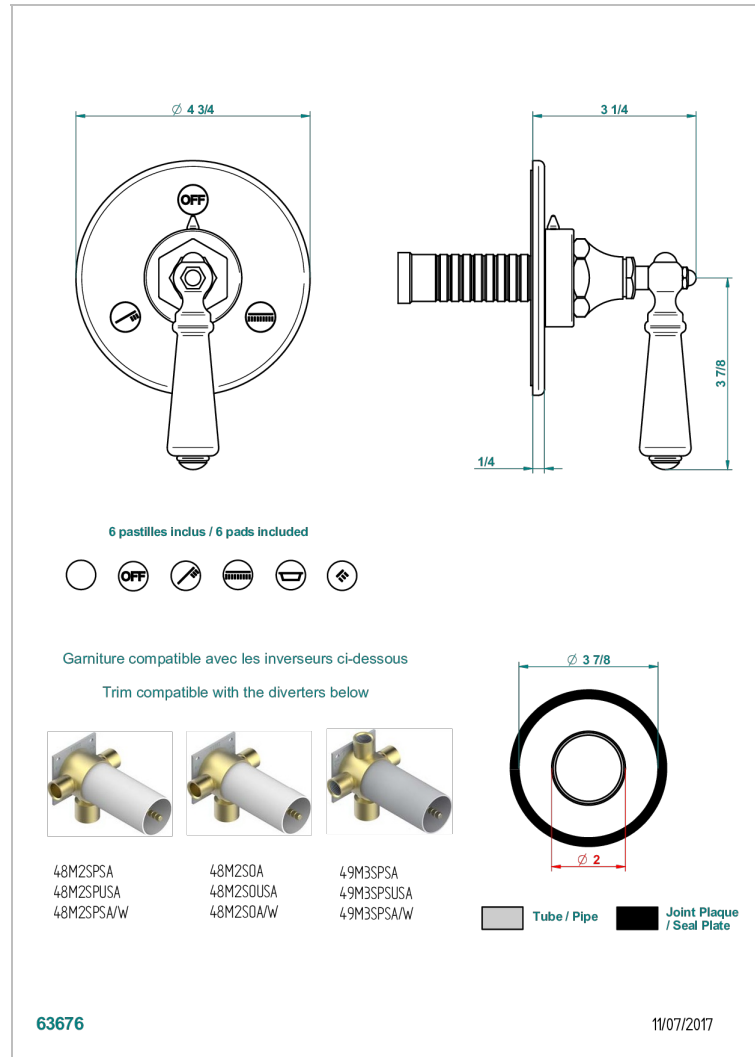

1900 WITH LEVER HANDLES

G28-48M2SB

Trim for wall mounted diverter - 2 ways ref.48M2 & 3 ways ref.49M3

CHARACTERISTIC

- 1900 with lever handles
- Trim for wall mounted diverter - 2 ways ref.48M2 & 3 ways ref.49M3

RELATED SKU'S

- Ref. G00-48M2SOUSA Wall mounted 3-way diverter with ceramic cartridge for concealed installation- 1 inlet 3/4" and 2 outlets 1/2" without shared ports no stop position - no trim
- Ref. G00-48M2SPSUSA Wall mounted 3-way diverter with ceramic cartridge for concealed installation- 1 inlet 3/4" and 2 outlets 1/2" with positive top, no shared ports - no trim
- Ref. G00-49M3SPSUSA Wall mounted 4-way diverter with ceramic cartridge for concealed installation- 1 inlet 3/4" and 3 outlets 1/2" with positive top, no shared ports - no trim