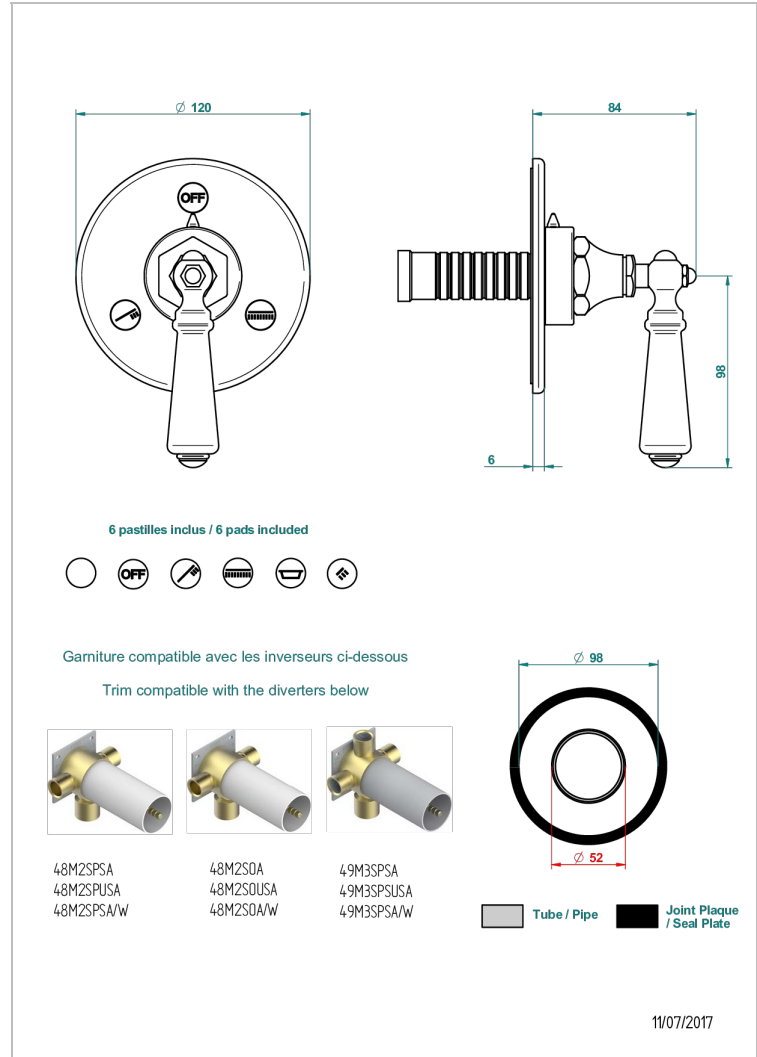

1900 CON MANETAS

G28-48M2SB

Trim for wall mounted diverter, 2 ways - ref. 48M2 and 3 ways - ref. 49M3

CARACTERÍSTICAS

- 1900 con manetas
- Trim for wall mounted diverter, 2 ways - ref. 48M2 and 3 ways - ref. 49M3

PRODUCTOS RELACIONADOS

- Ref. G00-48M2SOA Wall mounted 3-way diverter with ceramic cartridge for concealed installation- 1 inlet 3/4" and 2 outlets 1/2" without stop position, without trim
- Ref. G00-48M2SPSA Wall mounted 3-way diverter with ceramic cartridge for concealed installation, 1 inlet 3/4" and 2 outlets 1/2" with stop position, without trim
- Ref. G00-49M3SPSA Wall mounted 4-way diverter with ceramic cartridge for concealed installation- 1 inlet 3/4" and 3 outlets 1/2" with stop position, without trim