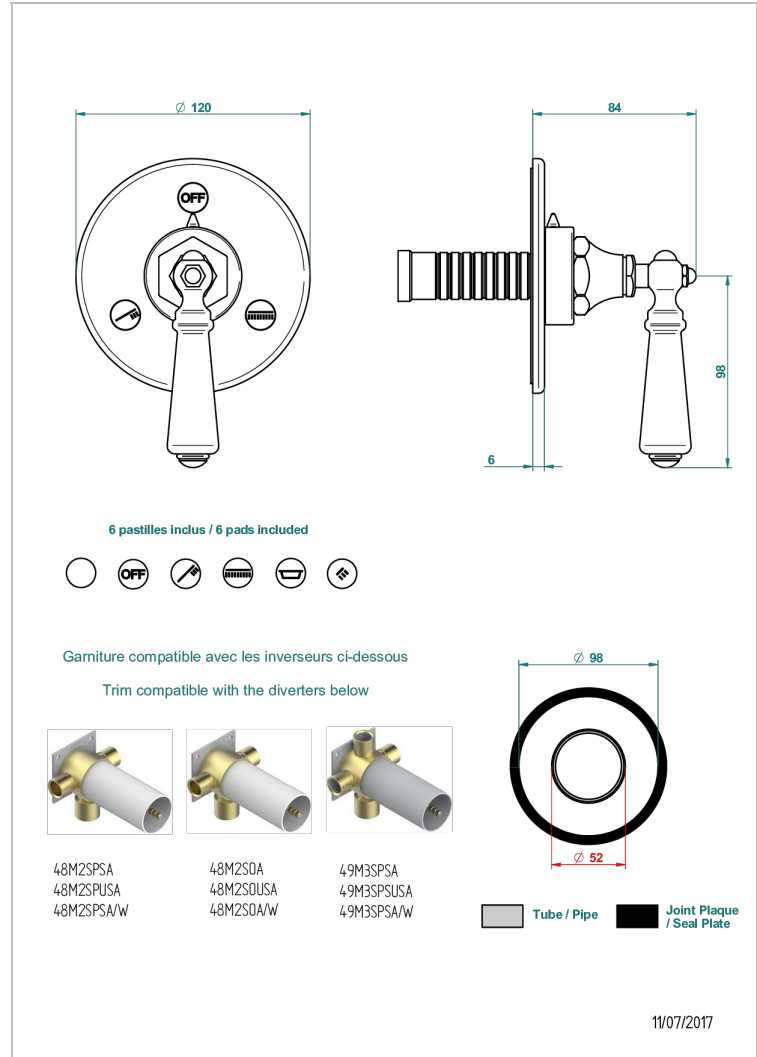

1900 WITH LEVER

G28-48M2SB

Trim for wall mounted diverter, 2 ways - ref. 48M2 and 3 ways - ref. 49M3

CHARACTERISTIC

- 1900 with lever
- Trim for wall mounted diverter, 2 ways - ref. 48M2 and 3 ways - ref. 49M3

RELATED SKU'S

- Ref. G00-48M2SOA Wall mounted 3-way diverter with ceramic cartridge for concealed installation- 1 inlet 3/4" and 2 outlets 1/2" without stop position, without trim
- Ref. G00-48M2SPSA Wall mounted 3-way diverter with ceramic cartridge for concealed installation, 1 inlet 3/4" and 2 outlets 1/2" with stop position, without trim
- Ref. G00-49M3SPSA Wall mounted 4-way diverter with ceramic cartridge for concealed installation- 1 inlet 3/4" and 3 outlets 1/2" with stop position, without trim