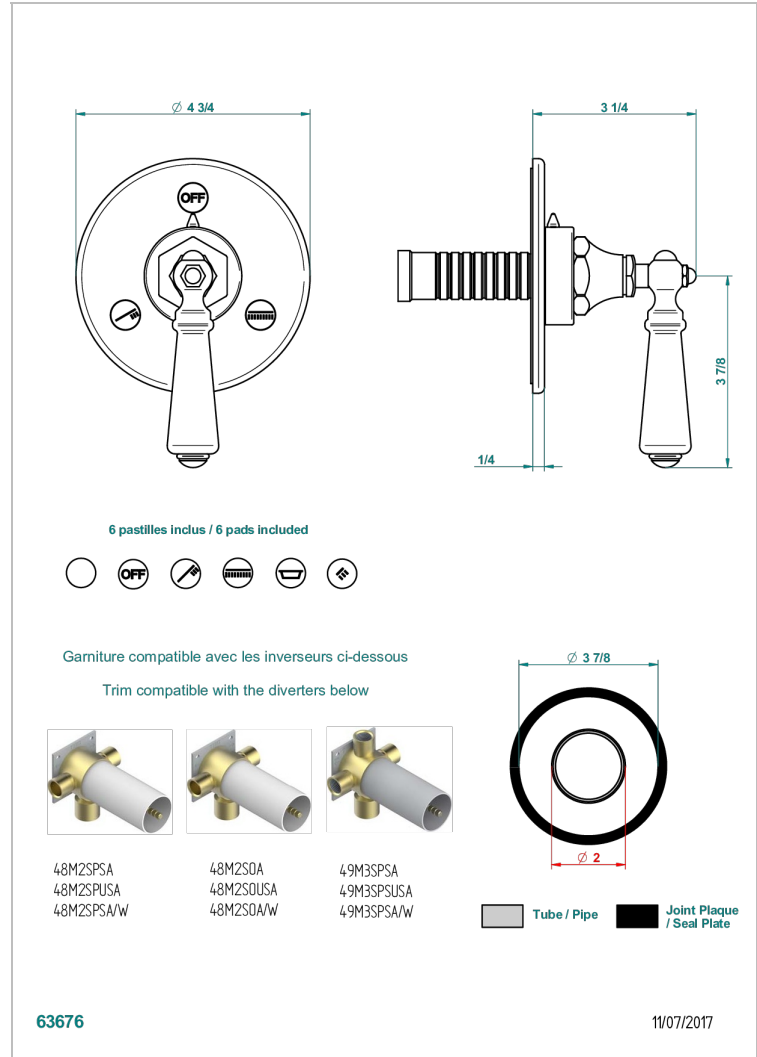

1900 CON MANETAS

G28-48M2SB

Trim for wall mounted diverter, 2 ways - ref. 48M2 and 3 ways - ref. 49M3

THG[®]
PARIS

CARACTERÍSTICAS

- 1900 con manetas
- Trim for wall mounted diverter, 2 ways - ref. 48M2 and 3 ways - ref. 49M3

PRODUCTOS RELACIONADOS

- Ref. G00-48M2SOA Wall mounted 3-way diverter with ceramic cartridge for concealed installation- 1 inlet 3/4" and 2 outlets 1/2" without stop position, without trim
- Ref. G00-48M2SPSA Wall mounted 3-way diverter with ceramic cartridge for concealed installation, 1 inlet 3/4" and 2 outlets 1/2" with stop position, without trim
- Ref. G00-49M3SPSA Wall mounted 4-way diverter with ceramic cartridge for concealed installation- 1 inlet 3/4" and 3 outlets 1/2" with stop position, without trim