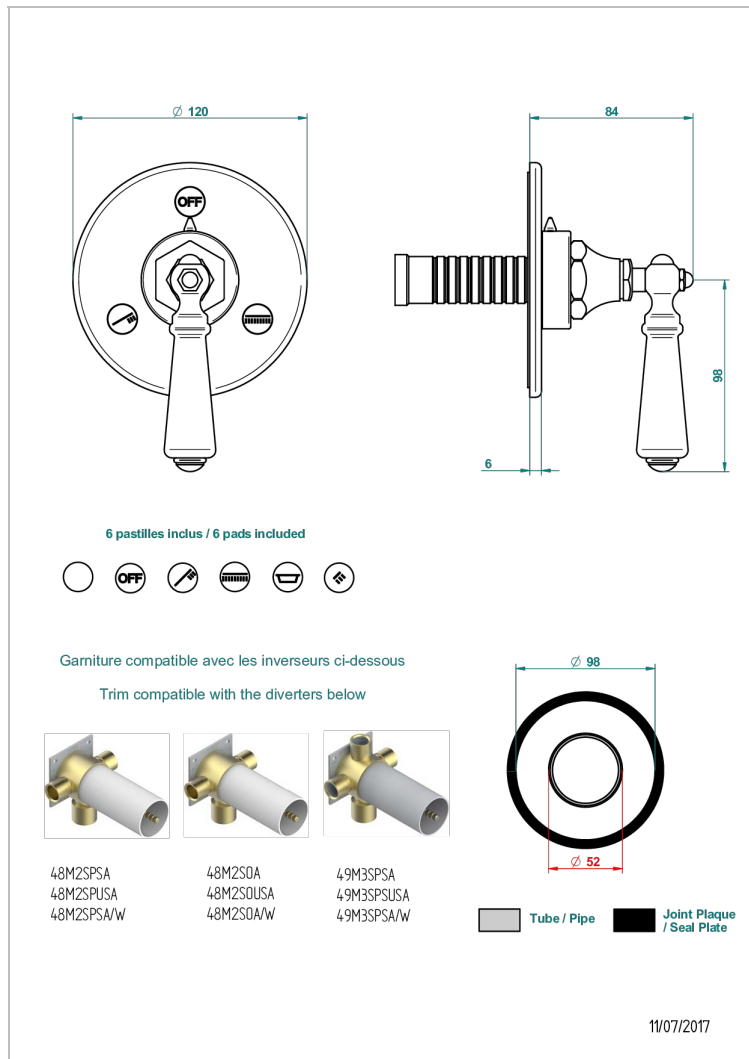

1900 С РУКОЯТКАМИ

G28-48M2SB

Trim for wall mounted diverter, 2 ways - ref. 48M2 and 3 ways - ref. 49M3

THG[®]
PARIS

ХАРАКТЕРИСТИКИ

- 1900 с рукоятками
- Trim for wall mounted diverter, 2 ways - ref. 48M2 and 3 ways - ref. 49M3

СВЯЗАННЫЕ ТОВАРНЫЕ ПОЗИЦИИ

- Ref. G00-48M2SOA Wall mounted 3-way diverter with ceramic cartridge for concealed installation- 1 inlet 3/4" and 2 outlets 1/2" without stop position, without trim
- Ref. G00-48M2SPSA Wall mounted 3-way diverter with ceramic cartridge for concealed installation, 1 inlet 3/4" and 2 outlets 1/2" with stop position, without trim
- Ref. G00-49M3SPSA Wall mounted 4-way diverter with ceramic cartridge for concealed installation- 1 inlet 3/4" and 3 outlets 1/2" with stop position, without trim