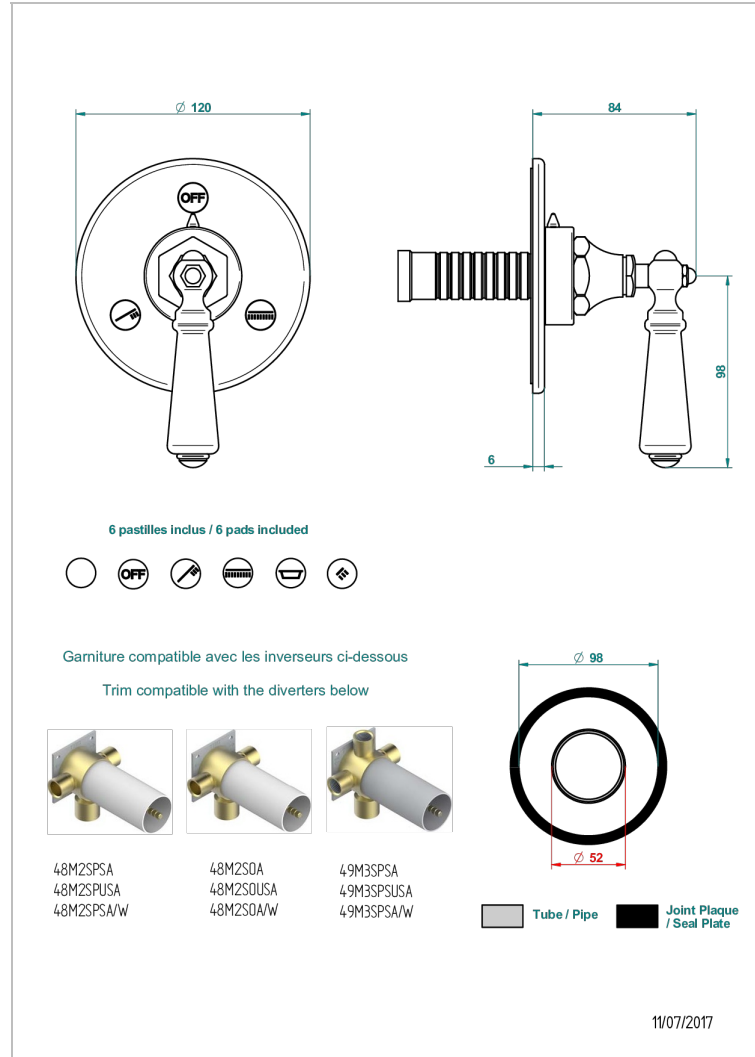

# 1900 WITH LEVER

G28-48M2SB

Trim for wall mounted diverter, 2 ways - ref. 48M2 and 3 ways - ref. 49M3

## CHARACTERISTIC

- 1900 with lever
- Trim for wall mounted diverter, 2 ways - ref. 48M2 and 3 ways - ref. 49M3

## RELATED SKU'S

- Ref. G00-48M2SOA Wall mounted 3-way diverter with ceramic cartridge for concealed installation- 1 inlet 3/4" and 2 outlets 1/2" without stop position, without trim
- Ref. G00-48M2SPSA Wall mounted 3-way diverter with ceramic cartridge for concealed installation, 1 inlet 3/4" and 2 outlets 1/2" with stop position, without trim
- Ref. G00-49M3SPSA Wall mounted 4-way diverter with ceramic cartridge for concealed installation- 1 inlet 3/4" and 3 outlets 1/2" with stop position, without trim