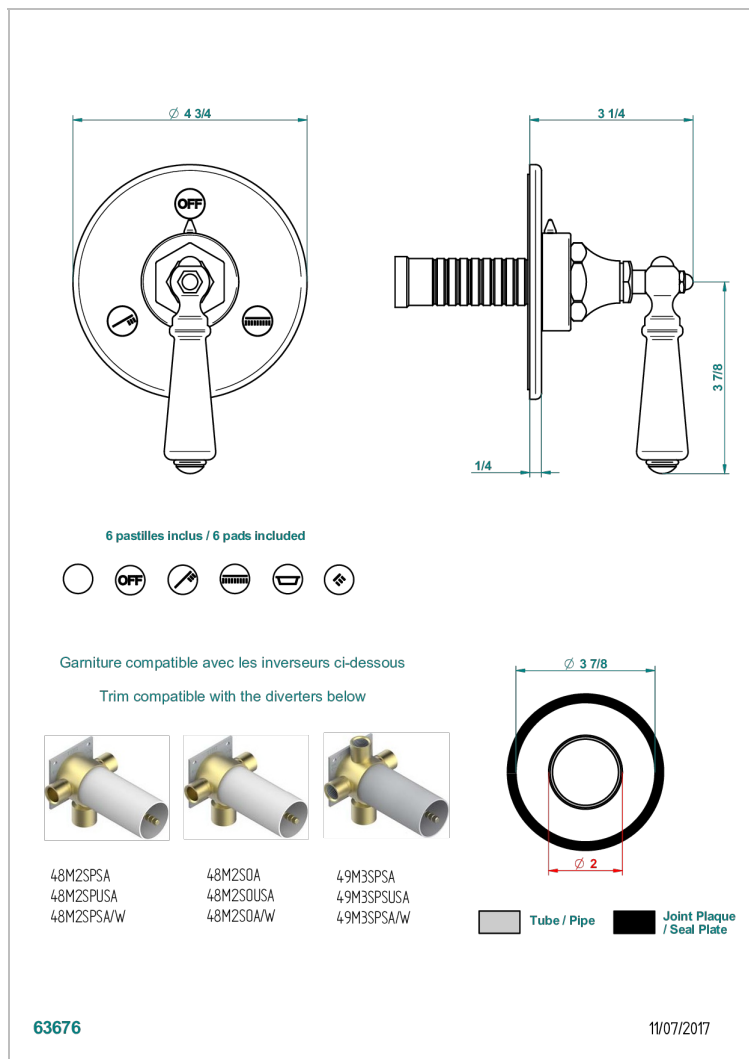

# 1900 С РУКОЯТКАМИ

G28-48M2SB

Trim for wall mounted diverter, 2 ways - ref. 48M2 and 3 ways - ref. 49M3

THG<sup>®</sup>  
PARIS

## ХАРАКТЕРИСТИКИ

- 1900 с рукоятками
- Trim for wall mounted diverter, 2 ways - ref. 48M2 and 3 ways - ref. 49M3

## СВЯЗАННЫЕ ТОВАРНЫЕ ПОЗИЦИИ

- Ref. G00-48M2SOA Wall mounted 3-way diverter with ceramic cartridge for concealed installation- 1 inlet 3/4" and 2 outlets 1/2" without stop position, without trim
- Ref. G00-48M2SPSA Wall mounted 3-way diverter with ceramic cartridge for concealed installation, 1 inlet 3/4" and 2 outlets 1/2" with stop position, without trim
- Ref. G00-49M3SPSA Wall mounted 4-way diverter with ceramic cartridge for concealed installation- 1 inlet 3/4" and 3 outlets 1/2" with stop position, without trim