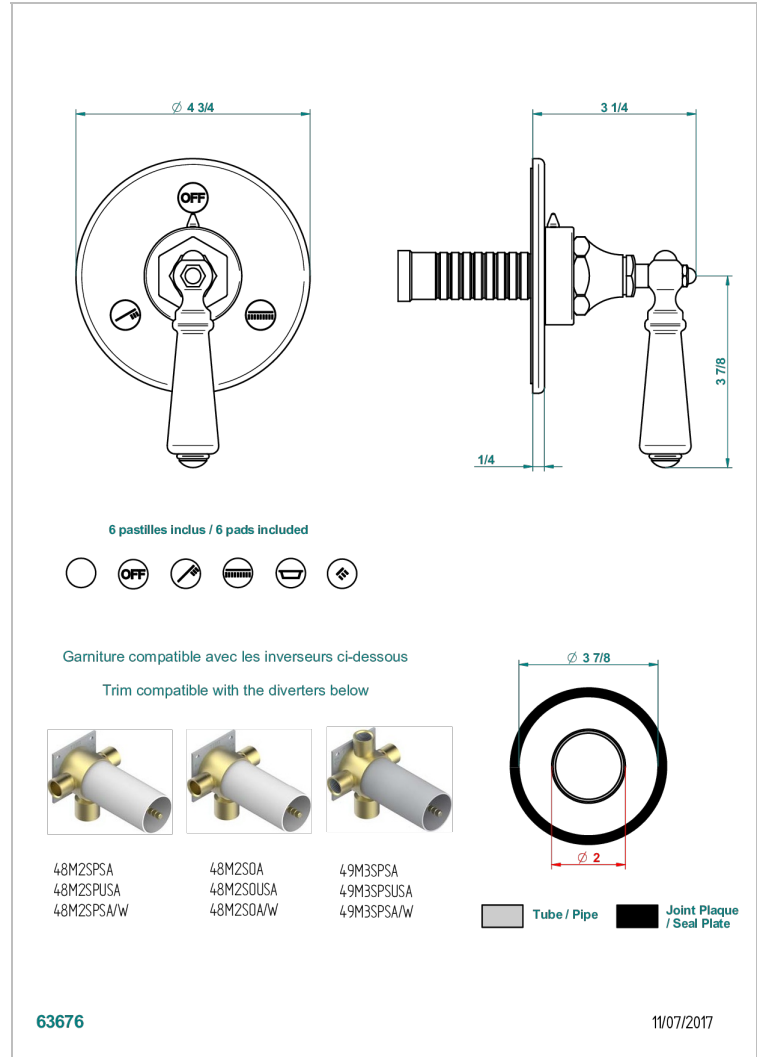

# 1900 WITH LEVER

G28-48M2SB

Trim for wall mounted diverter, 2 ways - ref. 48M2 and 3 ways - ref. 49M3

## CHARACTERISTIC

- 1900 with lever
- Trim for wall mounted diverter, 2 ways - ref. 48M2 and 3 ways - ref. 49M3

## RELATED SKU'S

- Ref. G00-48M2SOA Wall mounted 3-way diverter with ceramic cartridge for concealed installation- 1 inlet 3/4" and 2 outlets 1/2" without stop position, without trim
- Ref. G00-48M2SPSA Wall mounted 3-way diverter with ceramic cartridge for concealed installation, 1 inlet 3/4" and 2 outlets 1/2" with stop position, without trim
- Ref. G00-49M3SPSA Wall mounted 4-way diverter with ceramic cartridge for concealed installation- 1 inlet 3/4" and 3 outlets 1/2" with stop position, without trim