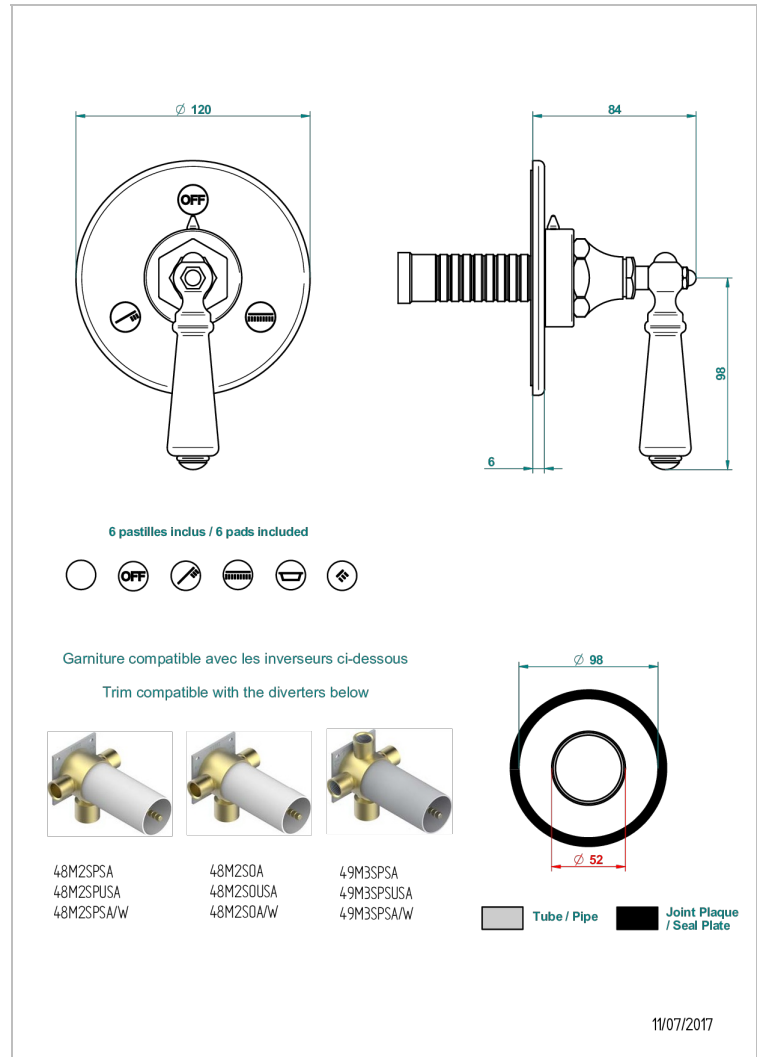

# BROADWAY WITH LEVER

A04-48M2SB

Trim for wall mounted diverter, 2 ways - ref. 48M2 and 3 ways - ref. 49M3

## CHARACTERISTIC

- Broadway with Lever
- Trim for wall mounted diverter, 2 ways - ref. 48M2 and 3 ways - ref. 49M3