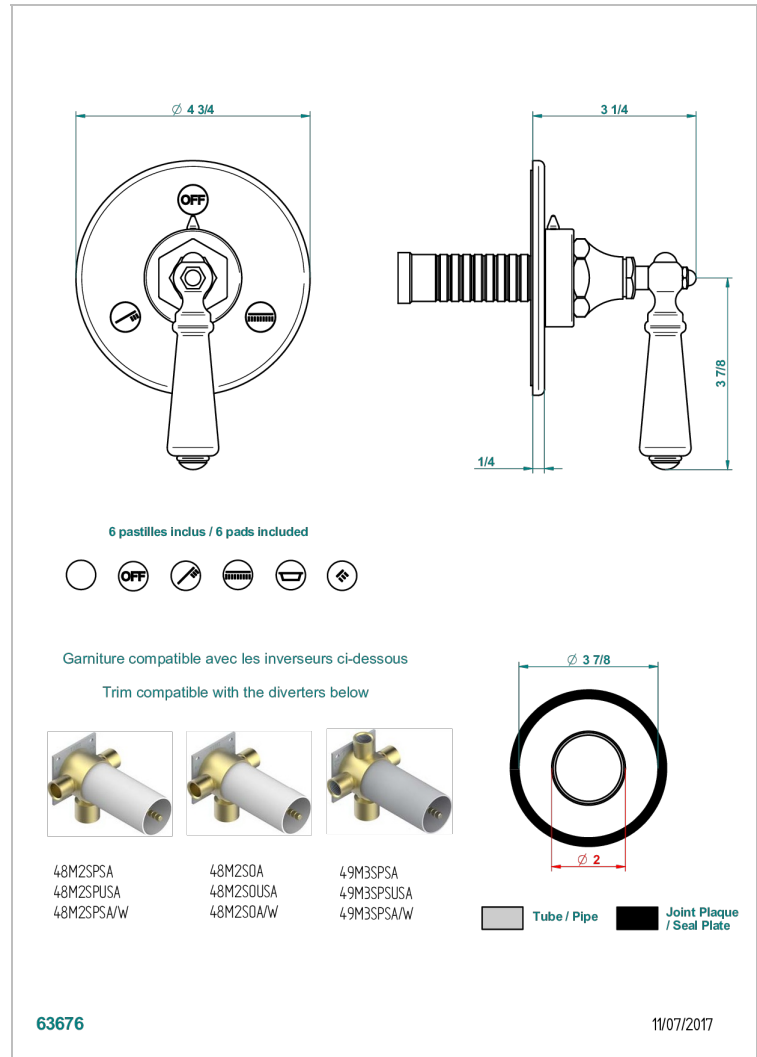

BROADWAY WITH LEVER

A04-48M2SB

Trim for wall mounted diverter, 2 ways - ref. 48M2 and 3 ways - ref. 49M3

CHARACTERISTIC

- Broadway with Lever
- Trim for wall mounted diverter, 2 ways - ref. 48M2 and 3 ways - ref. 49M3

AVAILABLE FINITIONS

Antique nickel - H28
Black ceram - D30
Blush PVD - H62
Brass color PVD - H49
Brown bronze color PVD - F33
Gold color PVD - H52

Graphite PVD - H64
Lacquered light bronze - D01
Matt Umber PVD - H67
Matt blush PVD - H60
Matt brass color PVD - H50
Matt brown bronze color PVD - F34