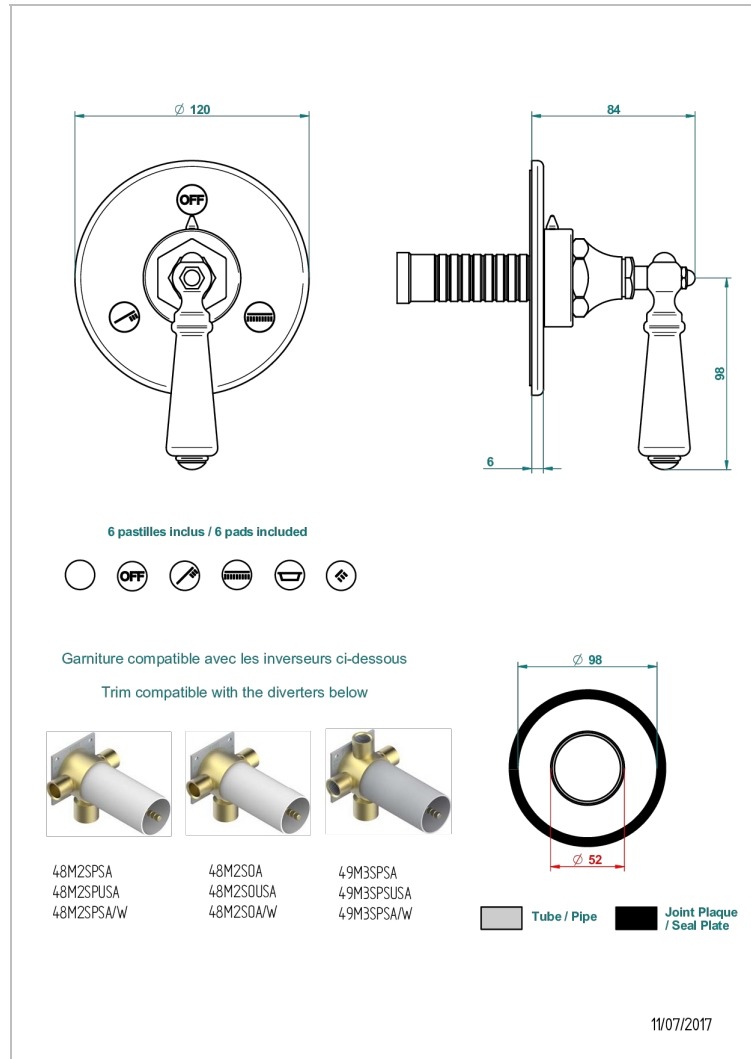

# BROADWAY CON MANETAS

A04-48M2SB

Trim for wall mounted diverter, 2 ways - ref. 48M2 and 3 ways - ref. 49M3

## CARACTERÍSTICAS

- Broadway con manetas
- Trim for wall mounted diverter, 2 ways - ref. 48M2 and 3 ways - ref. 49M3

## PRODUCTOS RELACIONADOS

- Ref. G00-48M2SOA Wall mounted 3-way diverter with ceramic cartridge for concealed installation- 1 inlet 3/4" and 2 outlets 1/2" without stop position, without trim
- Ref. G00-48M2SPSA Wall mounted 3-way diverter with ceramic cartridge for concealed installation, 1 inlet 3/4" and 2 outlets 1/2" with stop position, without trim
- Ref. G00-49M3SPSA Wall mounted 4-way diverter with ceramic cartridge for concealed installation- 1 inlet 3/4" and 3 outlets 1/2" with stop position, without trim