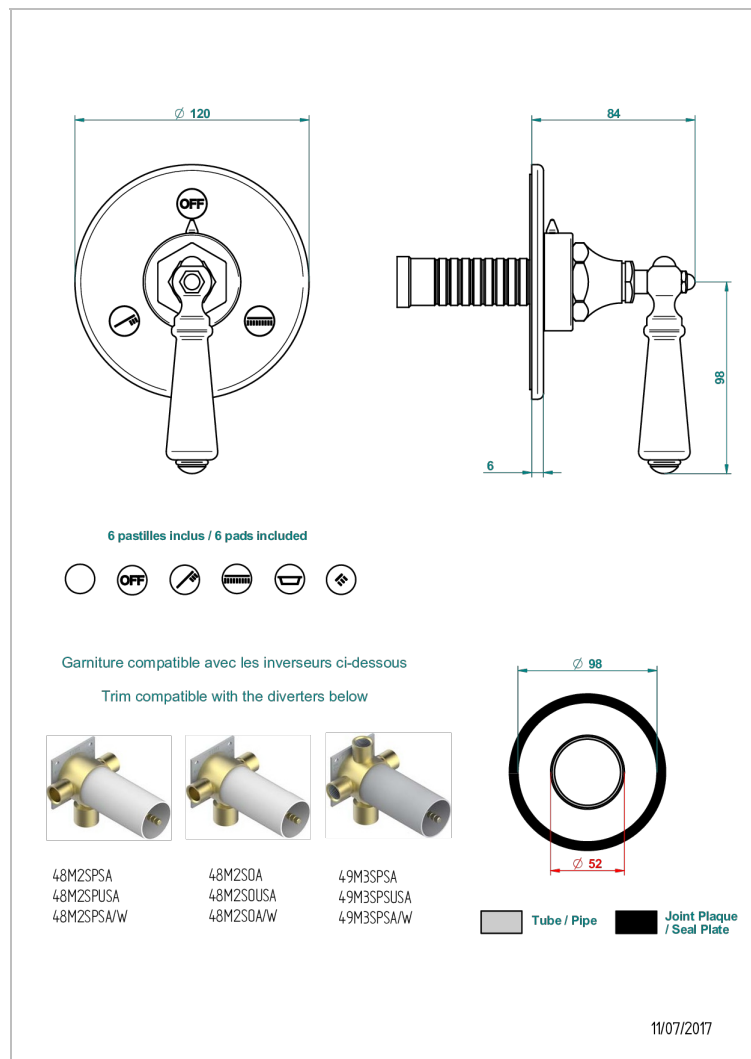

# BROADWAY WITH LEVER

A04-48M2SB

Trim for wall mounted diverter, 2 ways - ref. 48M2 and 3 ways - ref. 49M3

## CHARACTERISTIC

- Broadway with Lever
- Trim for wall mounted diverter, 2 ways - ref. 48M2 and 3 ways - ref. 49M3

## RELATED SKU'S

- Ref. G00-48M2SOA Wall mounted 3-way diverter with ceramic cartridge for concealed installation- 1 inlet 3/4" and 2 outlets 1/2" without stop position, without trim
- Ref. G00-48M2SPSA Wall mounted 3-way diverter with ceramic cartridge for concealed installation, 1 inlet 3/4" and 2 outlets 1/2" with stop position, without trim
- Ref. G00-49M3SPSA Wall mounted 4-way diverter with ceramic cartridge for concealed installation- 1 inlet 3/4" and 3 outlets 1/2" with stop position, without trim