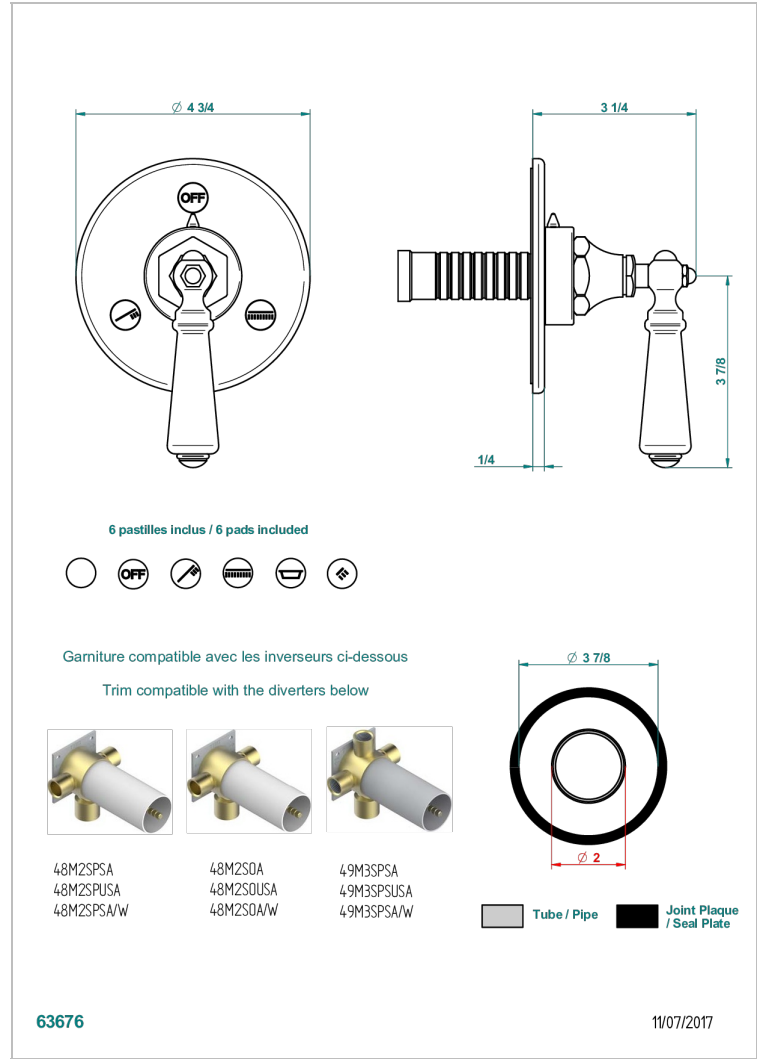

BROADWAY CON MANETAS

A04-48M2SB

Trim for wall mounted diverter, 2 ways - ref. 48M2 and 3 ways - ref. 49M3

CARACTERÍSTICAS

- Broadway con manetas
- Trim for wall mounted diverter, 2 ways - ref. 48M2 and 3 ways - ref. 49M3

PRODUCTOS RELACIONADOS

- Ref. G00-48M2SOA Wall mounted 3-way diverter with ceramic cartridge for concealed installation- 1 inlet 3/4" and 2 outlets 1/2" without stop position, without trim
- Ref. G00-48M2SPSA Wall mounted 3-way diverter with ceramic cartridge for concealed installation, 1 inlet 3/4" and 2 outlets 1/2" with stop position, without trim
- Ref. G00-49M3SPSA Wall mounted 4-way diverter with ceramic cartridge for concealed installation- 1 inlet 3/4" and 3 outlets 1/2" with stop position, without trim