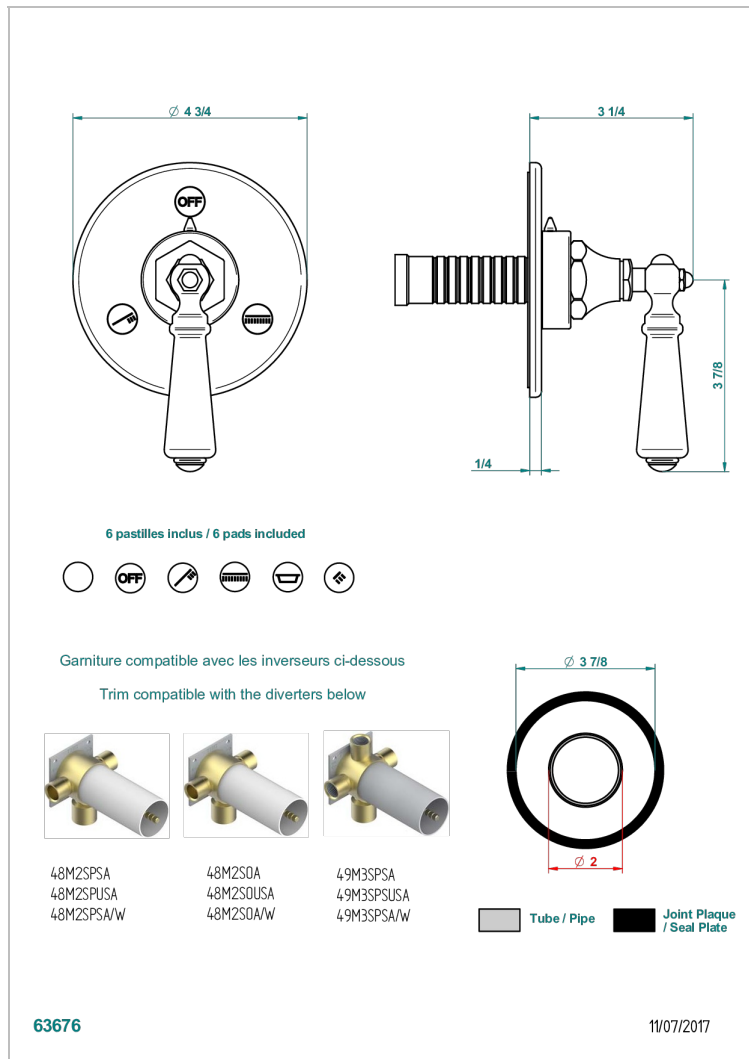

BROADWAY WITH LEVER

A04-48M2SB

Trim for wall mounted diverter, 2 ways - ref. 48M2 and 3 ways - ref. 49M3

CHARACTERISTIC

- Broadway with Lever
- Trim for wall mounted diverter, 2 ways - ref. 48M2 and 3 ways - ref. 49M3

RELATED SKU'S

- Ref. G00-48M2SOA Wall mounted 3-way diverter with ceramic cartridge for concealed installation- 1 inlet 3/4" and 2 outlets 1/2" without stop position, without trim
- Ref. G00-48M2SPSA Wall mounted 3-way diverter with ceramic cartridge for concealed installation, 1 inlet 3/4" and 2 outlets 1/2" with stop position, without trim
- Ref. G00-49M3SPSA Wall mounted 4-way diverter with ceramic cartridge for concealed installation- 1 inlet 3/4" and 3 outlets 1/2" with stop position, without trim