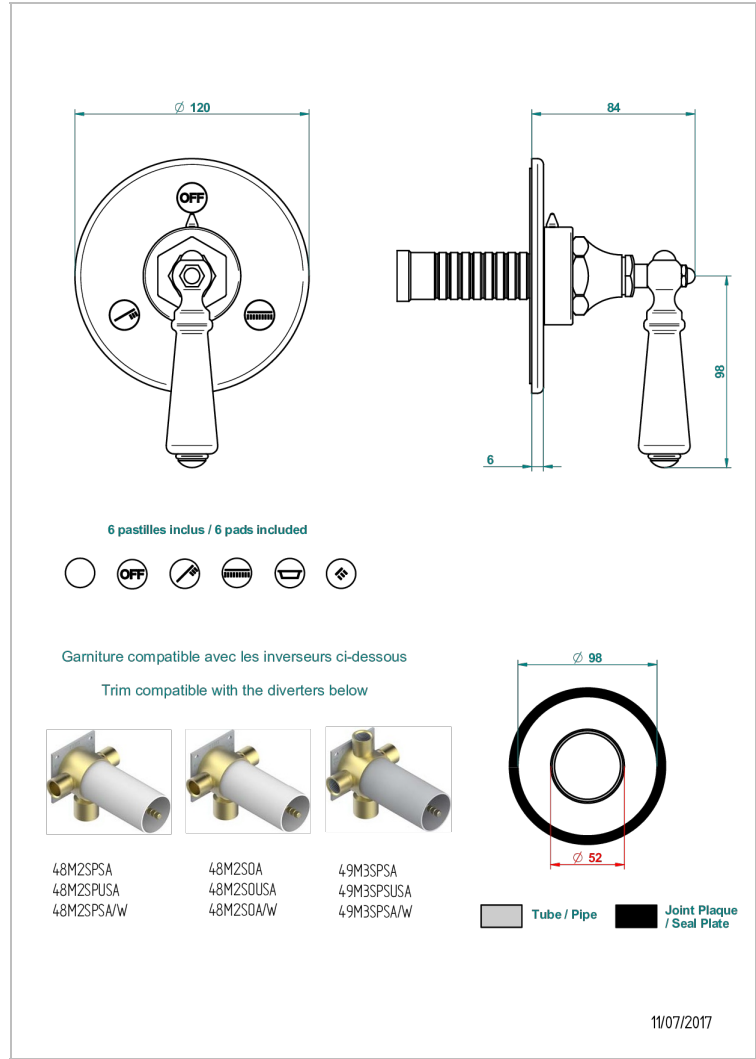

# BROADWAY C РУКОЯТКАМИ

A04-48M2SB

Trim for wall mounted diverter, 2 ways - ref. 48M2 and 3 ways - ref. 49M3

THG<sup>®</sup>  
PARIS

## ХАРАКТЕРИСТИКИ

- Broadway с рукоятками
- Trim for wall mounted diverter, 2 ways - ref. 48M2 and 3 ways - ref. 49M3

## СВЯЗАННЫЕ ТОВАРНЫЕ ПОЗИЦИИ

- Ref. G00-48M2SOA Wall mounted 3-way diverter with ceramic cartridge for concealed installation- 1 inlet 3/4" and 2 outlets 1/2" without stop position, without trim
- Ref. G00-48M2SPSA Wall mounted 3-way diverter with ceramic cartridge for concealed installation, 1 inlet 3/4" and 2 outlets 1/2" with stop position, without trim
- Ref. G00-49M3SPSA Wall mounted 4-way diverter with ceramic cartridge for concealed installation- 1 inlet 3/4" and 3 outlets 1/2" with stop position, without trim