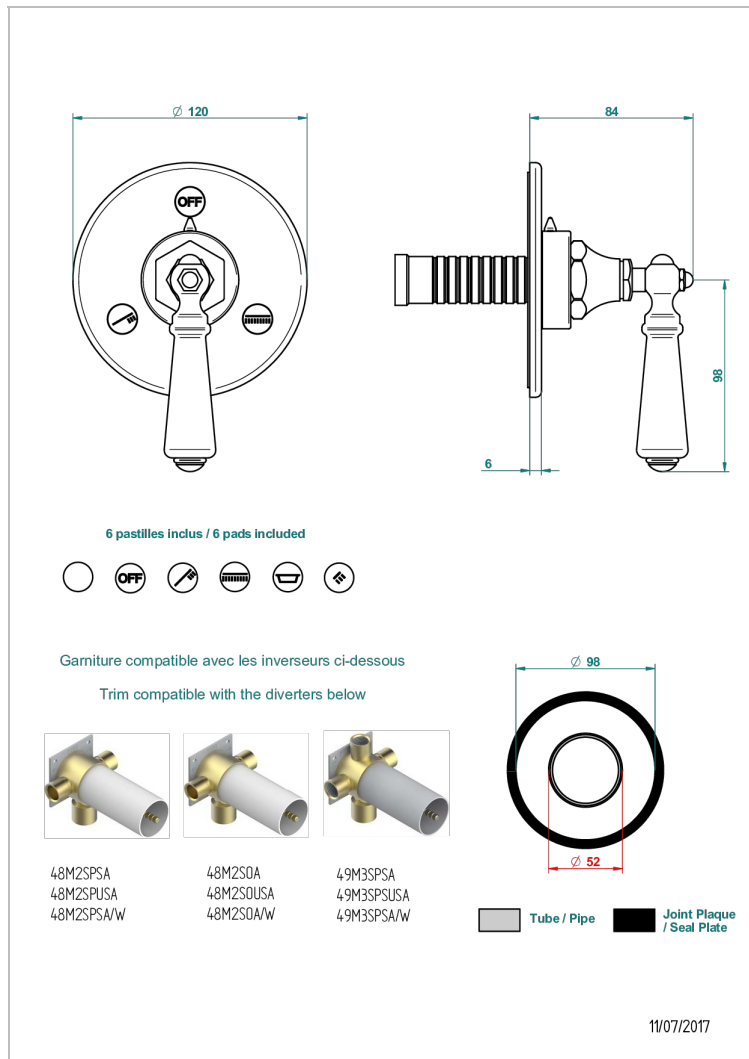

BROADWAY CON MANETAS

A04-48M2SB

Trim for wall mounted diverter, 2 ways - ref. 48M2 and 3 ways - ref. 49M3

CARACTERÍSTICAS

- Broadway con manetas
- Trim for wall mounted diverter, 2 ways - ref. 48M2 and 3 ways - ref. 49M3

PRODUCTOS RELACIONADOS

- Ref. G00-48M2SOA Wall mounted 3-way diverter with ceramic cartridge for concealed installation- 1 inlet 3/4" and 2 outlets 1/2" without stop position, without trim
- Ref. G00-48M2SPSA Wall mounted 3-way diverter with ceramic cartridge for concealed installation, 1 inlet 3/4" and 2 outlets 1/2" with stop position, without trim
- Ref. G00-49M3SPSA Wall mounted 4-way diverter with ceramic cartridge for concealed installation- 1 inlet 3/4" and 3 outlets 1/2" with stop position, without trim