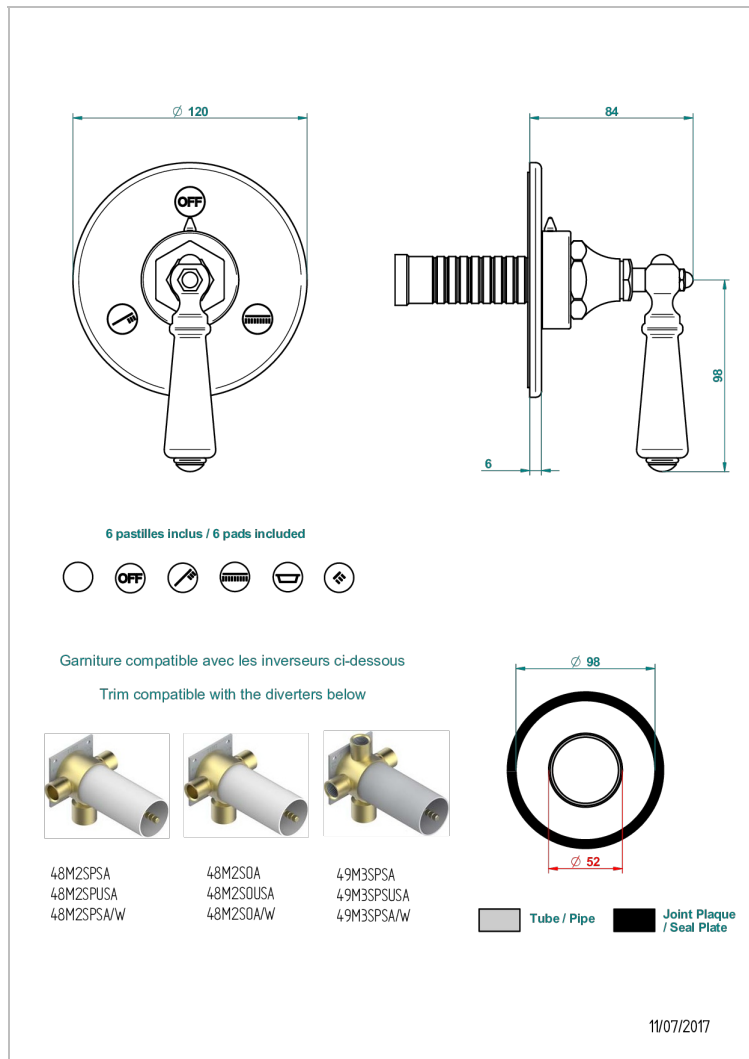

# BROADWAY WITH LEVER

A04-48M2SB

Trim for wall mounted diverter, 2 ways - ref. 48M2 and 3 ways - ref. 49M3

## CHARACTERISTIC

- Broadway with Lever
- Trim for wall mounted diverter, 2 ways - ref. 48M2 and 3 ways - ref. 49M3

## RELATED SKU'S

- Ref. G00-48M2SOA Wall mounted 3-way diverter with ceramic cartridge for concealed installation- 1 inlet 3/4" and 2 outlets 1/2" without stop position, without trim
- Ref. G00-48M2SPSA Wall mounted 3-way diverter with ceramic cartridge for concealed installation, 1 inlet 3/4" and 2 outlets 1/2" with stop position, without trim
- Ref. G00-49M3SPSA Wall mounted 4-way diverter with ceramic cartridge for concealed installation- 1 inlet 3/4" and 3 outlets 1/2" with stop position, without trim