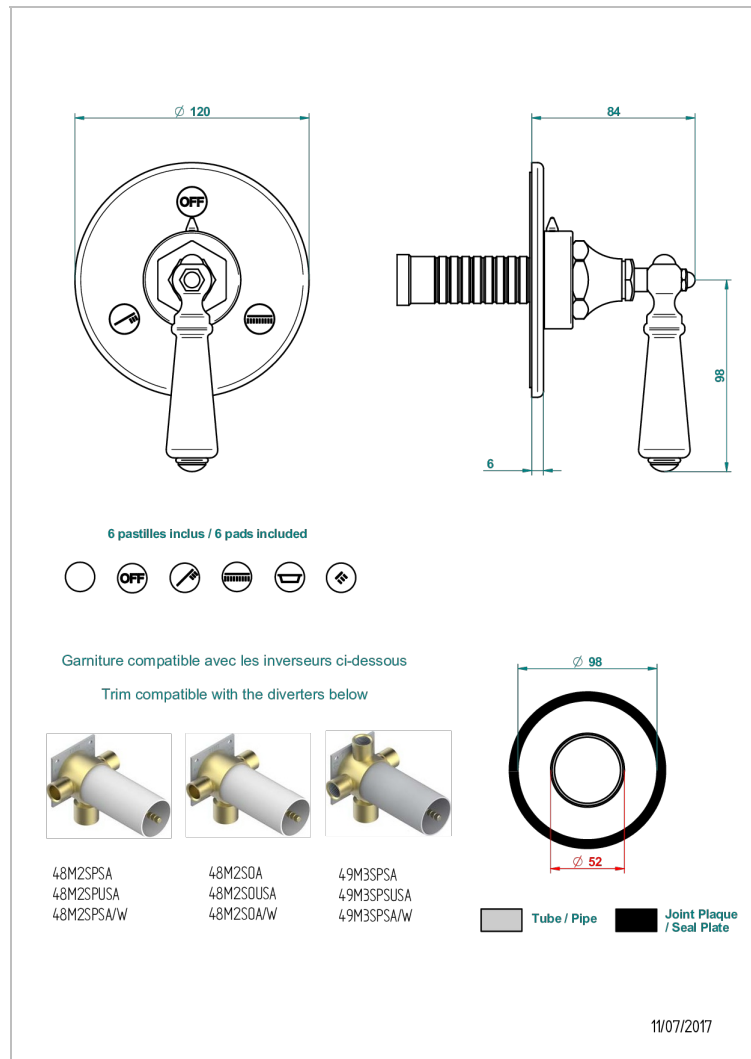

BROADWAY WITH LEVER

A04-48M2SB

Trim for wall mounted diverter, 2 ways - ref. 48M2 and 3 ways - ref. 49M3

特色

- Broadway with Lever
- Trim for wall mounted diverter, 2 ways - ref. 48M2 and 3 ways - ref. 49M3

相关的SKU

- Ref. G00-48M2SOA Wall mounted 3-way diverter with ceramic cartridge for concealed installation- 1 inlet 3/4" and 2 outlets 1/2" without stop position, without trim
- Ref. G00-48M2SPSA Wall mounted 3-way diverter with ceramic cartridge for concealed installation, 1 inlet 3/4" and 2 outlets 1/2" with stop position, without trim
- Ref. G00-49M3SPSA Wall mounted 4-way diverter with ceramic cartridge for concealed installation- 1 inlet 3/4" and 3 outlets 1/2" with stop position, without trim