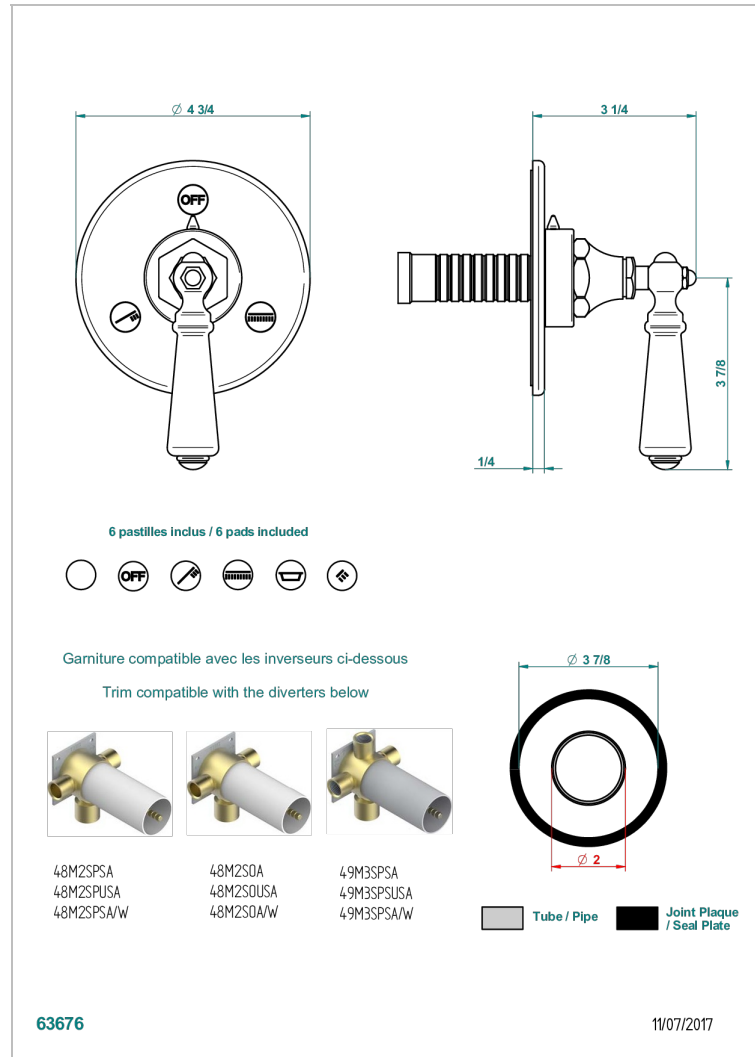

BROADWAY С РУКОЯТКАМИ

A04-48M2SB

Trim for wall mounted diverter, 2 ways - ref. 48M2 and 3 ways - ref. 49M3

THG[®]
PARIS

ХАРАКТЕРИСТИКИ

- Broadway с рукоятками
- Trim for wall mounted diverter, 2 ways - ref. 48M2 and 3 ways - ref. 49M3

СВЯЗАННЫЕ ТОВАРНЫЕ ПОЗИЦИИ

- Ref. G00-48M2SOA Wall mounted 3-way diverter with ceramic cartridge for concealed installation- 1 inlet 3/4" and 2 outlets 1/2" without stop position, without trim
- Ref. G00-48M2SPSA Wall mounted 3-way diverter with ceramic cartridge for concealed installation, 1 inlet 3/4" and 2 outlets 1/2" with stop position, without trim
- Ref. G00-49M3SPSA Wall mounted 4-way diverter with ceramic cartridge for concealed installation- 1 inlet 3/4" and 3 outlets 1/2" with stop position, without trim