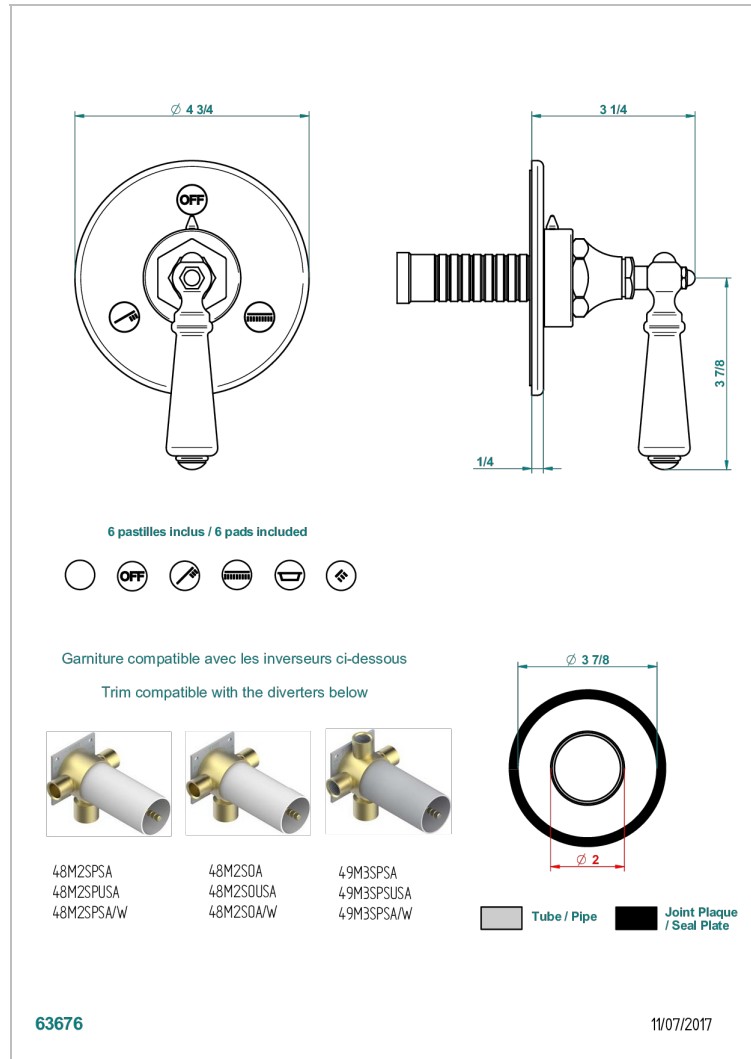

# BROADWAY CON MANETAS

A04-48M2SB

Trim for wall mounted diverter, 2 ways - ref. 48M2 and 3 ways - ref. 49M3

## CARACTERÍSTICAS

- Broadway con manetas
- Trim for wall mounted diverter, 2 ways - ref. 48M2 and 3 ways - ref. 49M3

## PRODUCTOS RELACIONADOS

- Ref. G00-48M2SOA Wall mounted 3-way diverter with ceramic cartridge for concealed installation- 1 inlet 3/4" and 2 outlets 1/2" without stop position, without trim
- Ref. G00-48M2SPSA Wall mounted 3-way diverter with ceramic cartridge for concealed installation, 1 inlet 3/4" and 2 outlets 1/2" with stop position, without trim
- Ref. G00-49M3SPSA Wall mounted 4-way diverter with ceramic cartridge for concealed installation- 1 inlet 3/4" and 3 outlets 1/2" with stop position, without trim