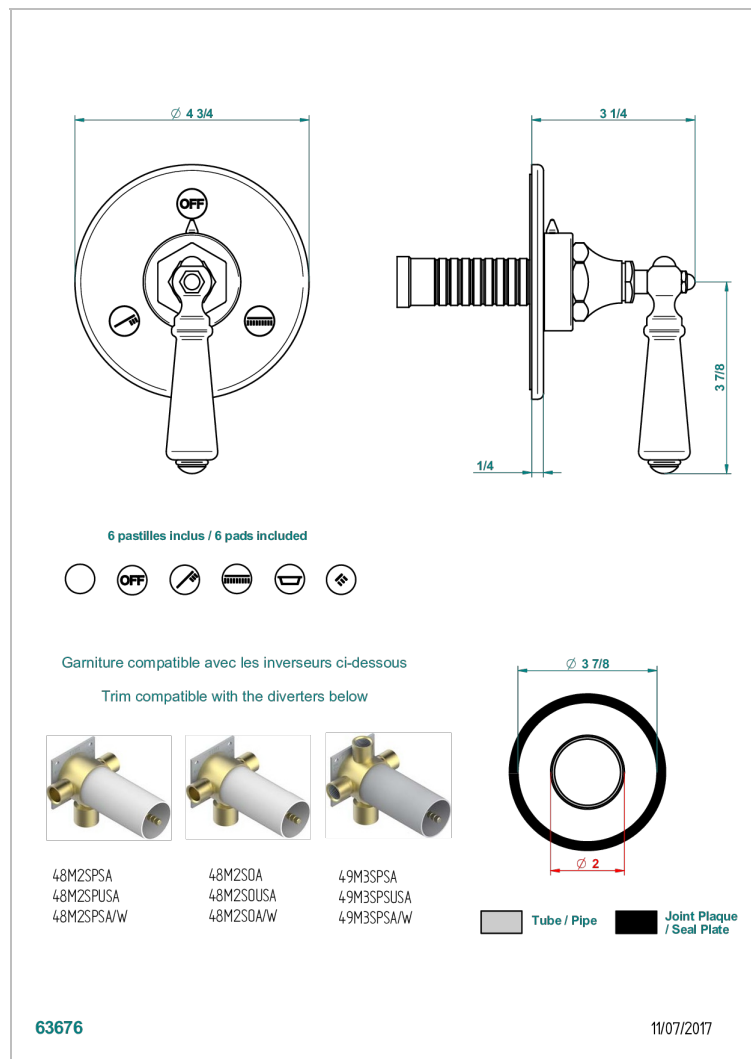

BROADWAY WITH LEVER

A04-48M2SB

Trim for wall mounted diverter, 2 ways - ref. 48M2 and 3 ways - ref. 49M3

CHARACTERISTIC

- Broadway with Lever
- Trim for wall mounted diverter, 2 ways - ref. 48M2 and 3 ways - ref. 49M3

RELATED SKU'S

- Ref. G00-48M2SOA Wall mounted 3-way diverter with ceramic cartridge for concealed installation- 1 inlet 3/4" and 2 outlets 1/2" without stop position, without trim
- Ref. G00-48M2SPSA Wall mounted 3-way diverter with ceramic cartridge for concealed installation, 1 inlet 3/4" and 2 outlets 1/2" with stop position, without trim
- Ref. G00-49M3SPSA Wall mounted 4-way diverter with ceramic cartridge for concealed installation- 1 inlet 3/4" and 3 outlets 1/2" with stop position, without trim