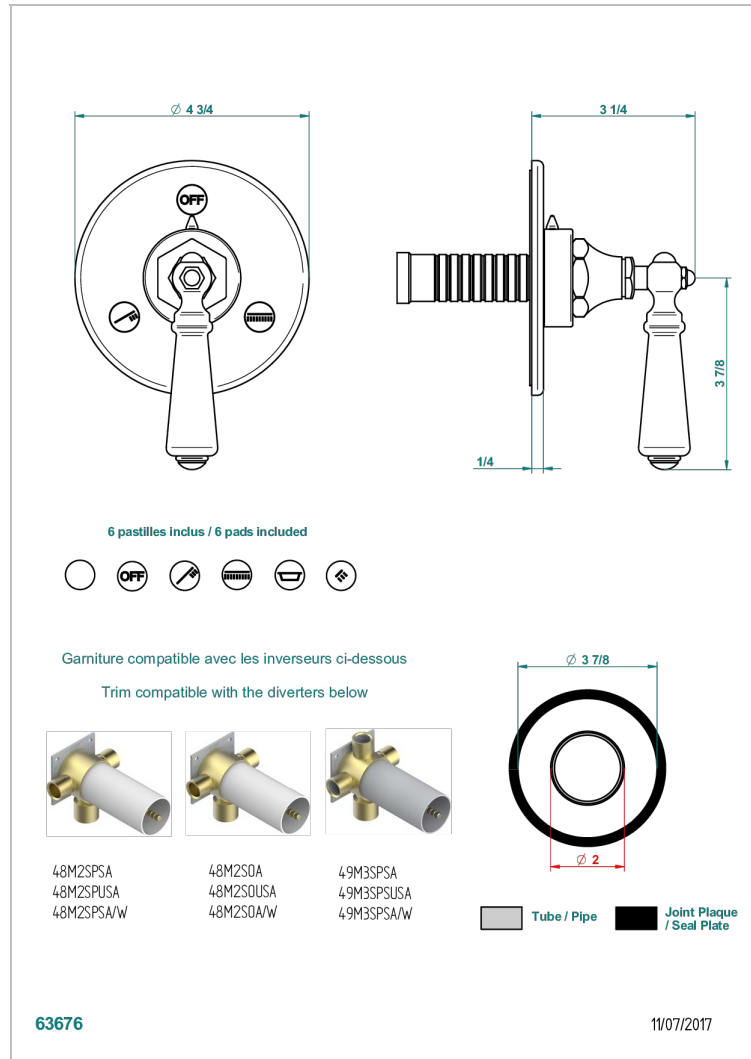

BROADWAY WITH LEVER

A04-48M2SB

Trim for wall mounted diverter, 2 ways - ref. 48M2 and 3 ways - ref. 49M3

特色

- Broadway with Lever
- Trim for wall mounted diverter, 2 ways - ref. 48M2 and 3 ways - ref. 49M3

相关的SKU

- Ref. G00-48M2SOA Wall mounted 3-way diverter with ceramic cartridge for concealed installation- 1 inlet 3/4" and 2 outlets 1/2" without stop position, without trim
- Ref. G00-48M2SPSA Wall mounted 3-way diverter with ceramic cartridge for concealed installation, 1 inlet 3/4" and 2 outlets 1/2" with stop position, without trim
- Ref. G00-49M3SPSA Wall mounted 4-way diverter with ceramic cartridge for concealed installation- 1 inlet 3/4" and 3 outlets 1/2" with stop position, without trim