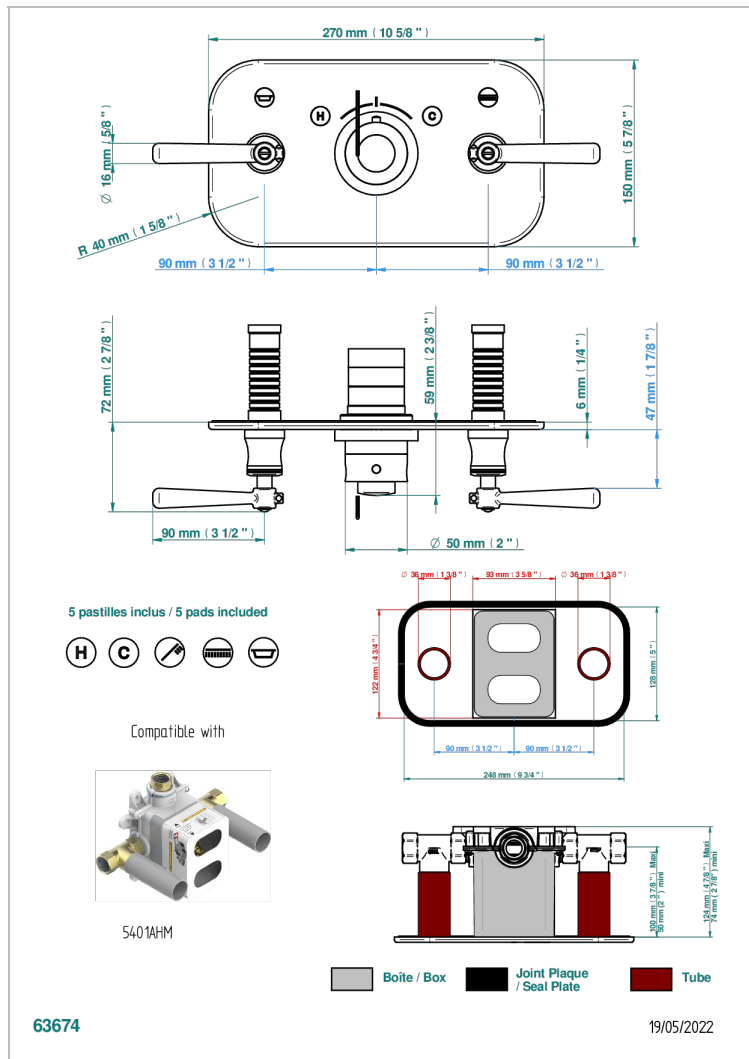

# BEAUBOURG WITH LEVER HANDLES

G7B-5401BEH

Trim for THG thermostat with 2 valves ref. 5 401AHM/US rough part supplied with fixing box , item to be installed horizontal

## CHARACTERISTIC

- Beaubourg with lever handles
- Trim for THG thermostat with 2 valves ref. 5 401AHM/US rough part supplied with fixing box , item to be installed horizontal