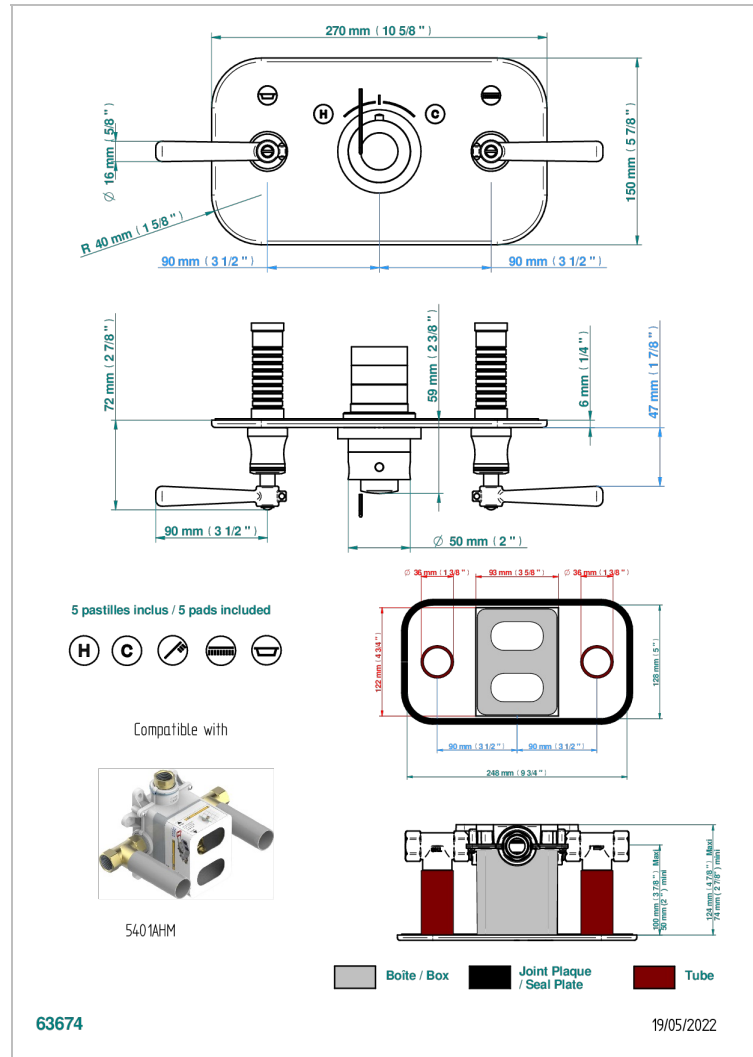

BEAUBOURG WITH LEVER

G7B-5401BEH

THG[®]
PARIS

Trim for thermostatic mixer with 2 valves item to be installed horizontal . to adapt on 5 401AHC or 5 401AHM

CHARACTERISTIC

- Beaubourg with lever
- Trim for thermostatic mixer with 2 valves item to be installed horizontal . to adapt on 5 401AHC or 5 401AHM

RELATED SKU'S

- Ref. G00-5401AHC 3/4" THG thermostat, 60 l/mn with two valves with wax cartridge delivered with a built-in box, without trim - to be installed horizontal (for installation with cross handle)
- Ref. G00-5401AHM 3/4" THG thermostat, 60 l/mn with two valves with wax cartridge delivered with a built-in box, without trim - to be installed horizontal (for installation with lever handle)