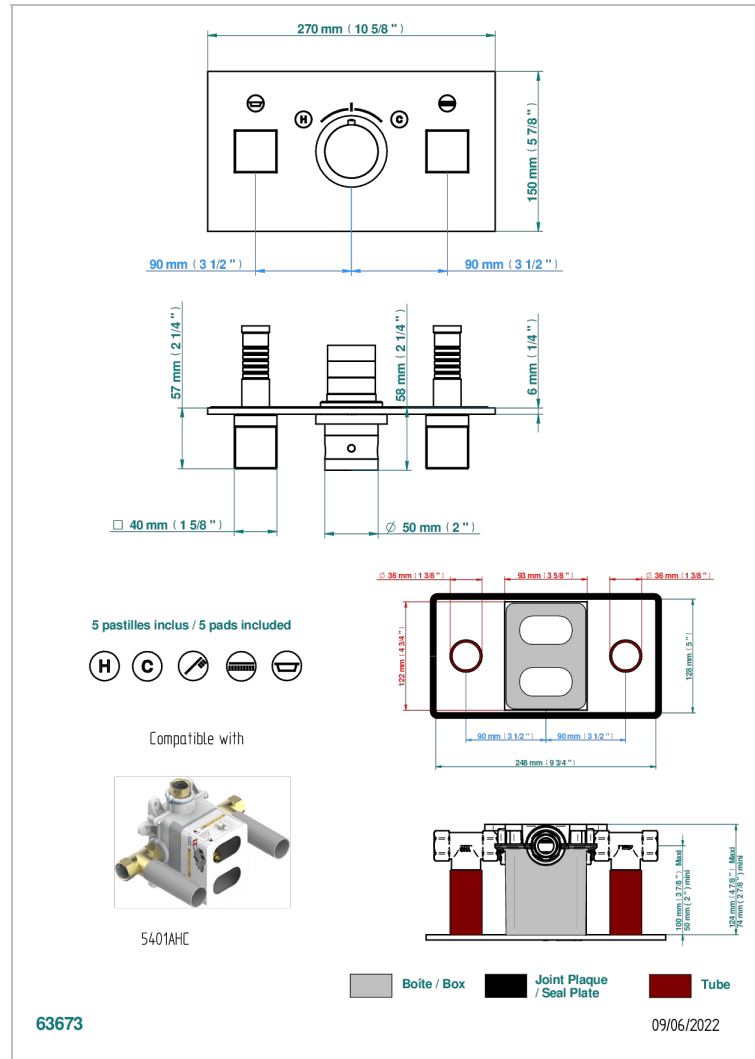

Trim for THG thermostat with 2 valves ref. 5 401AHM/US rough part supplied with fixing box , item to be installed horizontal

CHARACTERISTIC

- Soho 2023
- Trim for THG thermostat with 2 valves ref. 5 401AHM/US rough part supplied with fixing box , item to be installed horizontal