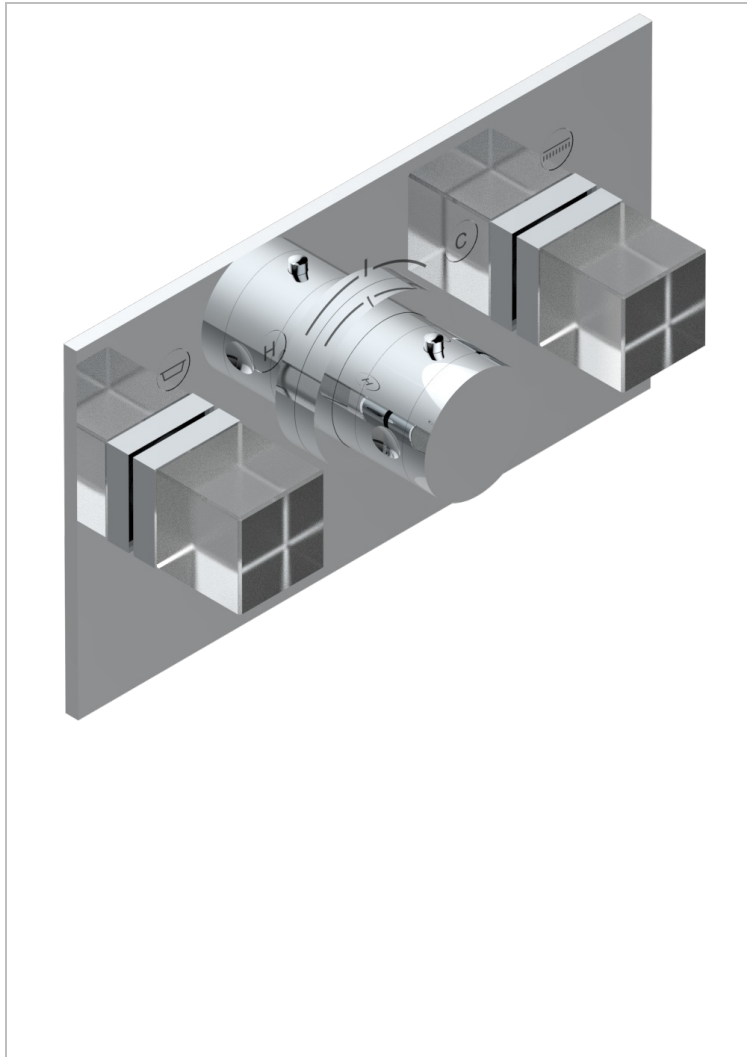

Trim for THG thermostat with 2 valves ref. 5 401AHM/US rough part supplied with fixing box , item to be installed horizontal

CHARACTERISTIC

- Soho 2023
- Trim for THG thermostat with 2 valves ref. 5 401AHM/US rough part supplied with fixing box , item to be installed horizontal